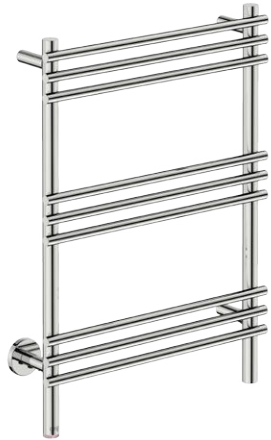

LOFT 9 Bar 550mm STR-PTS 230V

POLISHED GRADE 304 Stainless Steel

Controller Features - PTSelect Switch:

- Temperature Adjustment • ON / OFF Switch • RED LED Indicator

Controller Technical Specifications:

Controller: PTSelect Switch
INPUT Voltage Range: 190VAC~250VAC
Operating Frequency: 50 Hz $\pm 2\%$
Load Capability: 0.18A~4A
Load Control Range: 40~100%
Standby Current: 3.0mA

HTR Technical Specifications:

Model: LOF09221-PTS-POLS
Size: 563mm (width) x 774mm (height)
Power: 100 Watts
Current: 0.43 Amps
Volts: 230 VAC
IP Rating: IPX5

Suggested Height of Electrical Outlet = 1000mm
(this is only an indication as every installation is different)

NOTES:

- *EO Denotes DUAL ENTRY Electrical Outlet connection
- *PTS Denotes location of PTSelect Switch

Dimensions given are in mm. Bathroom Butler® reserves the right to alter and/or remove designs from time to time without prior notice. This drawing is to be used for reference purposes only. E & O.E. This product may not be available in your specific country, please check local website for availability. Copyright Bathroom Butler® 2016