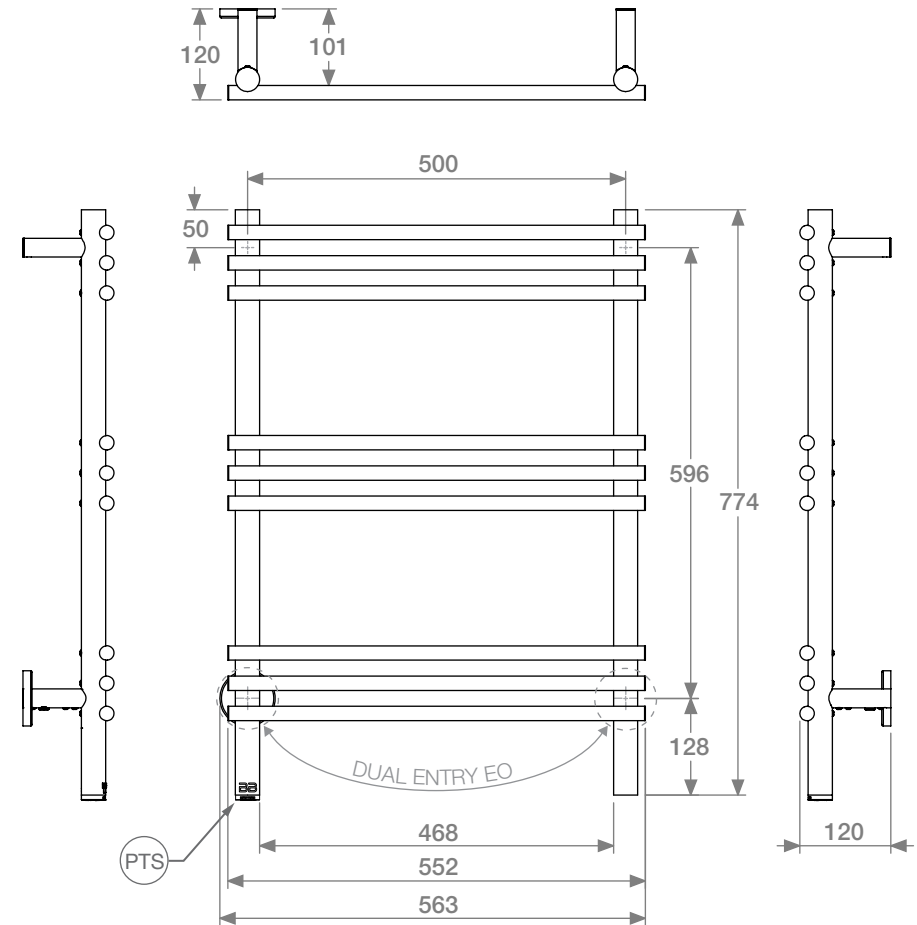

LOFT 9 Bar 550mm STR-PTS 230V

POLISHED GRADE 304 Stainless Steel

Controller Features - PTSelect Switch:

- Temperature Adjustment • ON / OFF Switch • RED LED Indicator

Controller Technical Specifications:

Controller: PTSelect Switch
INPUT Voltage Range: 190VAC~250VAC
Operating Frequency: 50 Hz $\pm 2\%$
Load Capability: 0.18A~4A
Load Control Range: 40~100%
Standby Current: 3.0mA

HTR Technical Specifications:

Model: LOF09221-PTS-POLS
Size: 563mm (width) x 774mm (height)
Power: 100 Watts
Current: 0.43 Amps
Volts: 230 VAC
IP Rating: IPX5

Suggested Height of Electrical Outlet = 1000mm
(this is only an indication as every installation is different)

NOTES:

- *EO Denotes DUAL ENTRY Electrical Outlet connection
- *PTS Denotes location of PTSelect Switch

Dimensions given are in mm. Bathroom Butler® reserves the right to alter and/or remove designs from time to time without prior notice. This drawing is to be used for reference purposes only. E & O.E. This product may not be available in your specific country, please check local website for availability. Copyright Bathroom Butler® 2016