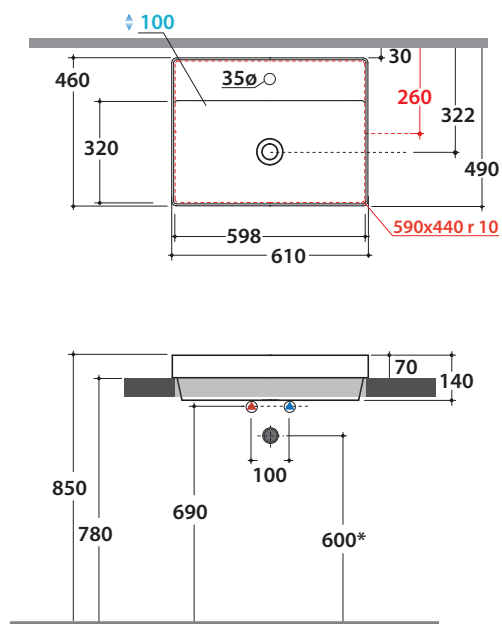

Cod. **B6R62BI**

Basin 61.46 h14 cm. Recessed installation. Weight 17 Kg

* For taps mounted on counter top

Cod. **FI024BI**

Valve drain with ceramic top for basins without overflow. Weight 0,5 Kg

Cod. **FI024CR**

Chromed valve drain for basins without overflow. Weight 0,5 Kg