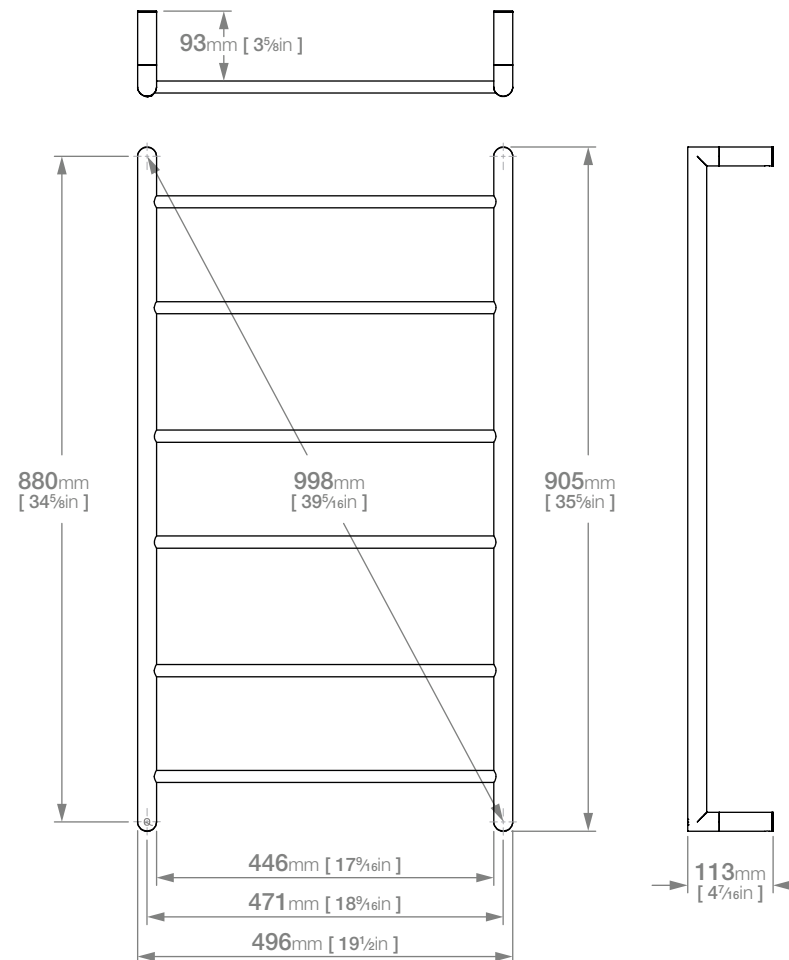

Wall Fixings Supplied:
Masonry

x4 x4
Original UX Fischer®
Wall Plug supplied.