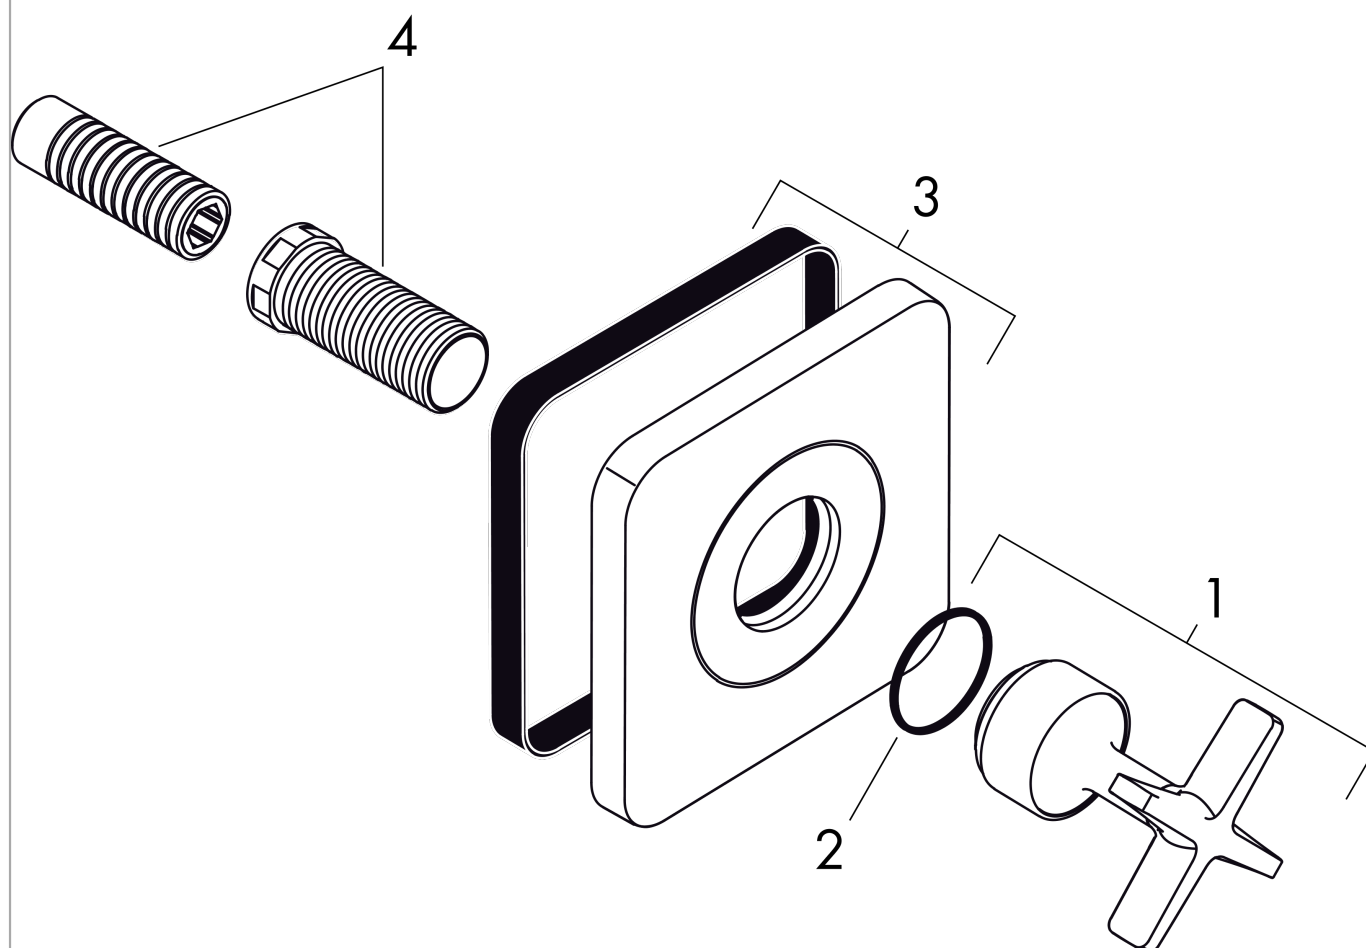

### Scale drawing

**AXOR Citterio E**  
**Shut-off valve 120/120 for concealed installation**  
Surfaces: **Chrome**    Article Number: **36771000**

## Exploded Drawing

Year of production: >11/14

**AXOR Citterio E**  
**Shut-off valve 120/120 for concealed installation**  
 Surfaces: **Chrome** Article Number: **36771000**