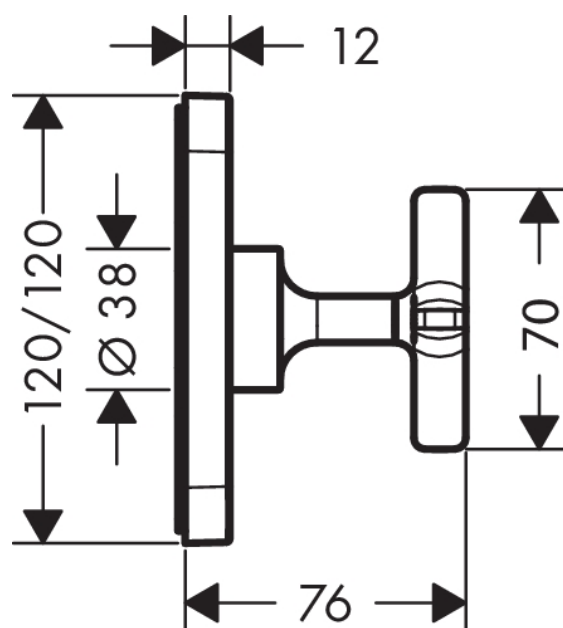

**AXOR Citterio E**  
**Shut-off valve 120/120 for concealed installation**  
 Surfaces: **Chrome** Article Number: **36771000**

### product features

- connection type: basic set
- in a freely arranged installation, basic sets no.15973180, no.15974180 or no.15970180 can also be used
- in a joined installation (10 mm distance) with no.36703000 or no.36704000, the basic set no.10971180 must be used
- in a joined installation (10 mm distance) with no.36702000 and no.36772000, the thermostat module finish set for 3 consumers with 3 escutcheons 12x12 no.36704000 and the basic set no.36708180 must be used
- P-IX 29470/II
- WRAS 1707113
- SVGW 0904-5541

### Scale drawing

**AXOR Citterio E**  
**Shut-off valve 120/120 for concealed installation**  
Surfaces: **Chrome**    Article Number: **36771000**

## Exploded Drawing

Year of production: >11/14

**AXOR Citterio E**  
**Shut-off valve 120/120 for concealed installation**  
 Surfaces: **Chrome** Article Number: **36771000**