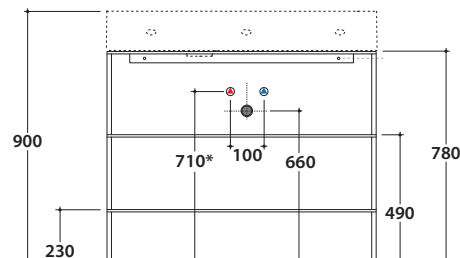

OPI STRIPE FLOORSTANDING STRUCTURE OP001SAR

GLOBO

Cod. **OP001SAR**

Finish **S** Steel matt black

Floorstanding structure in black matt steel 80x47 h78 cm. Weight 20 Kg.

*For taps mounted on counter top

OPI STRIPE BASE CONTAINER OP002SXX

Cod. **OP002SXX**

Finish **BdC** bagno di colore

Base container push & pull 65x47 cm. Weight 18 Kg.

Required space with open drawer: 74 cm

Configuration internal containers for base OP002SXX

OP003CAR

OP001CAR

OPI STRIPE TRAY IN SMOKED GLASS OP002SFU

Cod. **OP002SFU**

Tray in smoked glass 65x46,6 h0,6 cm. Weight 5 Kg.

compatible washbasins

B6R81

B6R80S