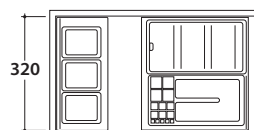

Cod. **OP002SXX**

Finish **BdC** bagno di colore

Base container push & pull 65x47 cm. Weight 18 Kg.

Required space with open drawer: 74 cm

Configuration internal containers for base OP002SXX

OP003CAR

OP001CAR

OPI STRIPE TRAY IN SMOKED GLASS OP002SFU

Cod. **OP002SFU**

Tray in smoked glass 65x46,6 h0,6 cm. Weight 5 Kg.

compatible washbasins

B6R81

B6R80S