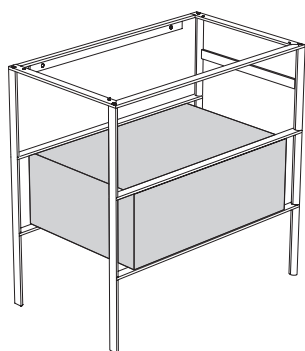

OPI STRIPE FLOORSTANDING STRUCTURE OP001SAR

GLOBO

Cod. **OP001SAR**

Finish **S** Steel matt black

Floorstanding structure in black matt steel 80x47 h78 cm. Weight 20 Kg.

*For taps mounted on counter top

OPI STRIPE BASE CONTAINER OP002SXX

Cod. **OP002SXX**

Finish **BdC** bagno di colore

Base container push & pull 65x47 cm. Weight 18 Kg.

Required space with open drawer: 74 cm

Configuration internal containers for base OP002SXX

OP003CAR

OP001CAR

OPI STRIPE TRAY IN SMOKED GLASS OP002SFU

Cod. **OP002SFU**

Tray in smoked glass 65x46,6 h0,6 cm. Weight 5 Kg.

compatible washbasins

B6R81

B6R80S