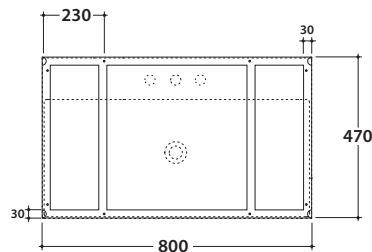

OPI STRIPE FLOORSTANDING STRUCTURE OP001SAR

GLOBO

Cod. **OP001SAR**

Finish **S** Steel matt black

Floorstanding structure in black matt steel 80x47 h78 cm. Weight 20 Kg.

*For taps mounted on counter top

OPI STRIPE BASE CONTAINER OP002SXX

Cod. **OP002SXX**

Finish **BdC** bagno di colore

Base container push & pull 65x47 cm. Weight 18 Kg.

Required space with open drawer: 74 cm

Configuration internal containers for base OP002SXX

OP003CAR

OP001CAR

OPI STRIPE TRAY IN SMOKED GLASS OP002SFU

Cod. **OP002SFU**

Tray in smoked glass 65x46,6 h0,6 cm. Weight 5 Kg.

compatible washbasins

B6R81

B6R80S