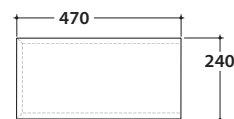

OPI STRIPE FLOORSTANDING STRUCTURE OP001SAR

GLOBO

Cod. **OP001SAR**

Finish **S** Steel matt black

Floorstanding structure in black matt steel 80x47 h78 cm. Weight 20 Kg.

*For taps mounted on counter top

OPI STRIPE BASE CONTAINER OP002SXX

Cod. **OP002SXX**

Finish **BdC** bagno di colore

Base container push & pull 65x47 cm. Weight 18 Kg.

Required space with open drawer: 74 cm

Configuration internal containers for base OP002SXX

OP003CAR

OP001CAR

OPI STRIPE TRAY IN SMOKED GLASS OP002SFU

Cod. **OP002SFU**

Tray in smoked glass 65x46,6 h0,6 cm. Weight 5 Kg.

compatible washbasins

B6R81

B6R80S