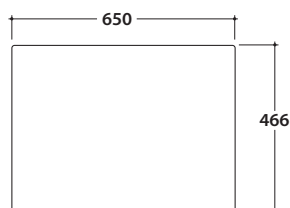

OPI STRIPE FLOORSTANDING STRUCTURE OP001SAR

GLOBO

Cod. **OP001SAR**

Finish **S** Steel matt black

Floorstanding structure in black matt steel 80x47 h78 cm. Weight 20 Kg.

*For taps mounted on counter top

OPI STRIPE BASE CONTAINER OP002SXX

Cod. **OP002SXX**

Finish **BdC** bagno di colore

Base container push & pull 65x47 cm. Weight 18 Kg.

Required space with open drawer: 74 cm

Configuration internal containers for base OP002SXX

OP003CAR

OP001CAR

OPI STRIPE TRAY IN SMOKED GLASS OP002SFU

Cod. **OP002SFU**

Tray in smoked glass 65x46,6 h0,6 cm. Weight 5 Kg.

compatible washbasins

B6R81

B6R80S