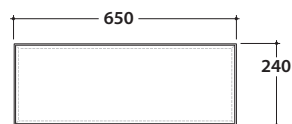

OPI STRIPE FLOORSTANDING STRUCTURE OP001SAR

GLOBO

Cod. **OP001SAR**

Finish **S** Steel matt black

Floorstanding structure in black matt steel 80x47 h78 cm. Weight 20 Kg.

*For taps mounted on counter top

OPI STRIPE BASE CONTAINER OP002SXX

Cod. **OP002SXX**

Finish **BdC** bagno di colore

Base container push & pull 65x47 cm. Weight 18 Kg.

Required space with open drawer: 74 cm

Configuration internal containers for base OP002SXX

OP003CAR

OP001CAR

OPI STRIPE TRAY IN SMOKED GLASS OP002SFU

Cod. **OP002SFU**

Tray in smoked glass 65x46,6 h0,6 cm. Weight 5 Kg.

compatible washbasins

B6R81

B6R80S