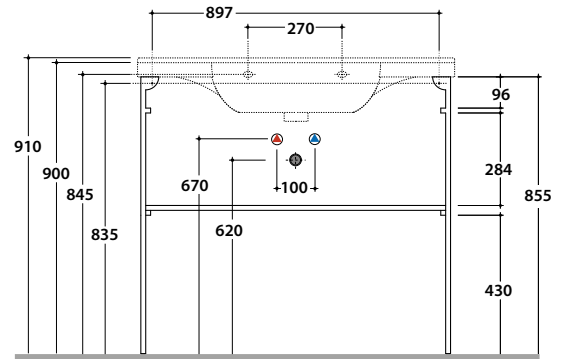

MODE FLOOR MOUNTED STRUCTURE ME003SAR

GLOBO

Finish

Steel matt black

Cod. **ME003SAR**

Floor mounted structure in black matt steel 96,7x31,5 h 85,5 cm. For basin ME100. Weight 12,5 Kg