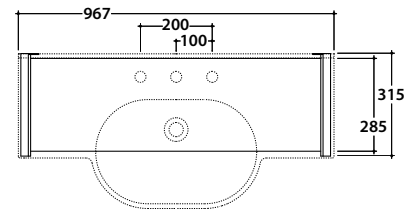

MODE FLOOR MOUNTED STRUCTURE ME003SAR

GLOBO

Finish

Steel matt black

Cod. **ME003SAR**

Floor mounted structure in black matt steel 96,7x31,5 h 85,5 cm. For basin ME100. Weight 12,5 Kg