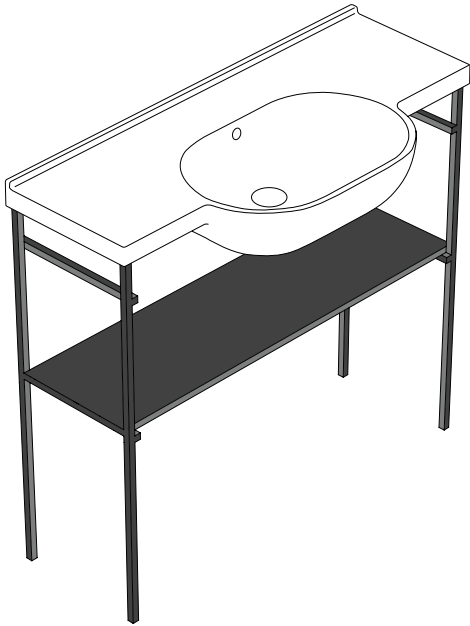

MODE FLOOR MOUNTED STRUCTURE ME003SAR

GLOBO

Finish

Steel matt black

Cod. **ME003SAR**

Floor mounted structure in black matt steel 96,7x31,5 h 85,5 cm. For basin ME100. Weight 12,5 Kg