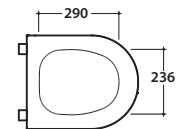

Cod. **ME020BI**

Removable duroplast seat-cover with soft-closing system. Weight 3 Kg

Cod. **PU001**

Acoustic and crash protection.