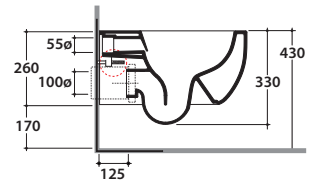

MODE WALL-HUNG WC MES02BI

CE EN 997:2015

GLOBO

Ceramic antibacterial effect
BATAFORM®

Bagno di Colore

Glazed product with
CERASLIDE®

Drain 4/2,6 lt

Cod. **MES02BI**

Wall-hung Wc No-rim 53.34 h33 cm. Drain 4 / 2,6 Lt. Fixing kit included. Weight 20,4 Kg

Seat-cover with hinge system
to quick release