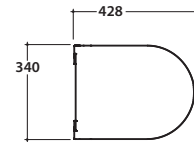

Cod. **ME020BI**

Removable duroplast seat-cover with soft-closing system. Weight 3 Kg

Cod. **PU001**

Acoustic and crash protection.