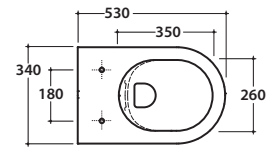

MODE WALL-HUNG WC MES02BI

CE EN 997:2015

GLOBO

Ceramic antibacterial effect
BATAFORM®

Bagno di Colore

Glazed product with
CERASLIDE®

Drain 4/2,6 lt

Cod. **MES02BI**

Wall-hung Wc No-rim 53.34 h33 cm. Drain 4 / 2,6 Lt. Fixing kit included. Weight 20,4 Kg

Seat-cover with hinge system
to quick release