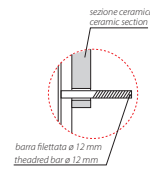

MODE WALL-HUNG WC MES02BI

CE EN 997:2015

GLOBO