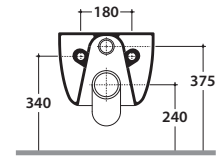

MODE WALL-HUNG WC MES02BI

CE EN 997:2015

GLOBO

Ceramic antibacterial effect
BATAFORM®

Bagno di Colore

Glazed product with
CERASLIDE®

Drain 4/2,6 lt

Cod. **MES02BI**

Wall-hung Wc No-rim 53.34 h33 cm. Drain 4 / 2,6 Lt. Fixing kit included. Weight 20,4 Kg

Seat-cover with hinge system
to quick release