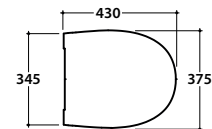

Cod. **MD022BI**

Removable duroplast seat-cover with soft-closing system. Weight 3 Kg

Cod. **PU001**

Acoustic and crash protection.