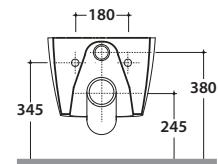

4ALL WALL-HUGN WC NO RIM MDS04BI

CE EN 997:2015

GLOBO

Ceramic antibacterial effect
BATAFORM®

Bagno di Colore

SENZABRIDA®

Glazed product with
CERASLIDE®

Drain 4/2,6 Lt

Cod. **MDS04BI**

Wall-hung Wc No rim 48.37 h33,5 cm. Drain 4 / 2,6 Lt. Fixing kit included. Weight 20 Kg

Seat-cover with hinge system
to quick release