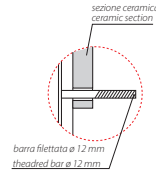

4ALL WALL-HUGN WC NO RIM MDS04BI

CE EN 997:2015

GLOBO