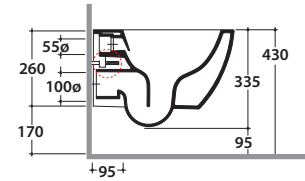

4ALL WALL-HUGN WC NO RIM MDS04BI

CE EN 997:2015

GLOBO

Ceramic antibacterial effect
BATAFORM®

Bagno di Colore

SENZABRIDA®

Glazed product with
CERASLIDE®

Drain 4/2,6 Lt

Cod. **MDS04BI**

Wall-hung Wc No rim 48.37 h33,5 cm. Drain 4 / 2,6 Lt. Fixing kit included. Weight 20 Kg

Seat-cover with hinge system
to quick release