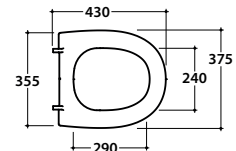

Cod. **MD022BI**

Removable duroplast seat-cover with soft-closing system. Weight 3 Kg

Cod. **PU001**

Acoustic and crash protection.