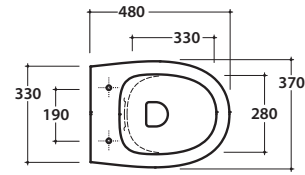

4ALL WALL-HUGN WC NO RIM MDS04BI

CE EN 997:2015

GLOBO

Ceramic antibacterial effect
BATAFORM®

Bagno di Colore

SENZABRIDA®

Glazed product with
CERASLIDE®

Drain 4/2,6 Lt

Cod. **MDS04BI**

Wall-hung Wc No rim 48.37 h33,5 cm. Drain 4 / 2,6 Lt. Fixing kit included. Weight 20 Kg

Seat-cover with hinge system
to quick release