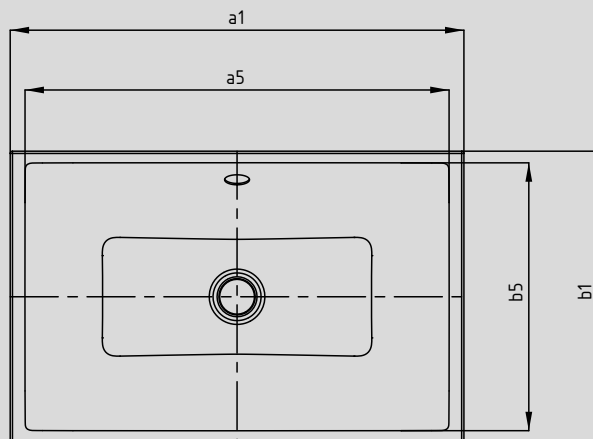

PURO S

COUNTERTOP WASHBASIN

(RIM HEIGHT 120 MM)

- Extension of the PURO countertop washbasin by a model without tap deck
- contrasts conventional washbasins with a stylish bowl aesthetic
- can be positioned anywhere on the console for use with a wall-mounted tap
- made of KALDEWEI steel enamel
- designed by Anke Salomon

Similar illustration

Model No.		3175	3176
External length	a_1	600	900
Internal length	a_5	561	860
External width	b_1	385	385
Internal width	b_5	354	354
Height of rim	c_4	120	120
Distance basin surface to bottom edge of waste hole	c_{12}	125	125
Distance outer edge to centre of waste hole	f_5	192,5	192,5
Weight of the enamelled washbasin in kg		11,5	16,2