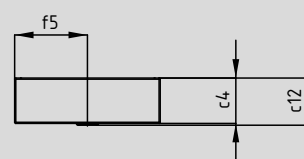

PURO S

COUNTERTOP WASHBASIN

(RIM HEIGHT 120 MM)

- Extension of the PURO countertop washbasin by a model without tap deck
- contrasts conventional washbasins with a stylish bowl aesthetic
- can be positioned anywhere on the console for use with a wall-mounted tap
- made of KALDEWEI steel enamel
- designed by Anke Salomon

Similar illustration

Model No.		3175	3176
External length	a_1	600	900
Internal length	a_5	561	860
External width	b_1	385	385
Internal width	b_5	354	354
Height of rim	c_4	120	120
Distance basin surface to bottom edge of waste hole	c_{12}	125	125
Distance outer edge to centre of waste hole	f_5	192,5	192,5
Weight of the enamelled washbasin in kg		11,5	16,2