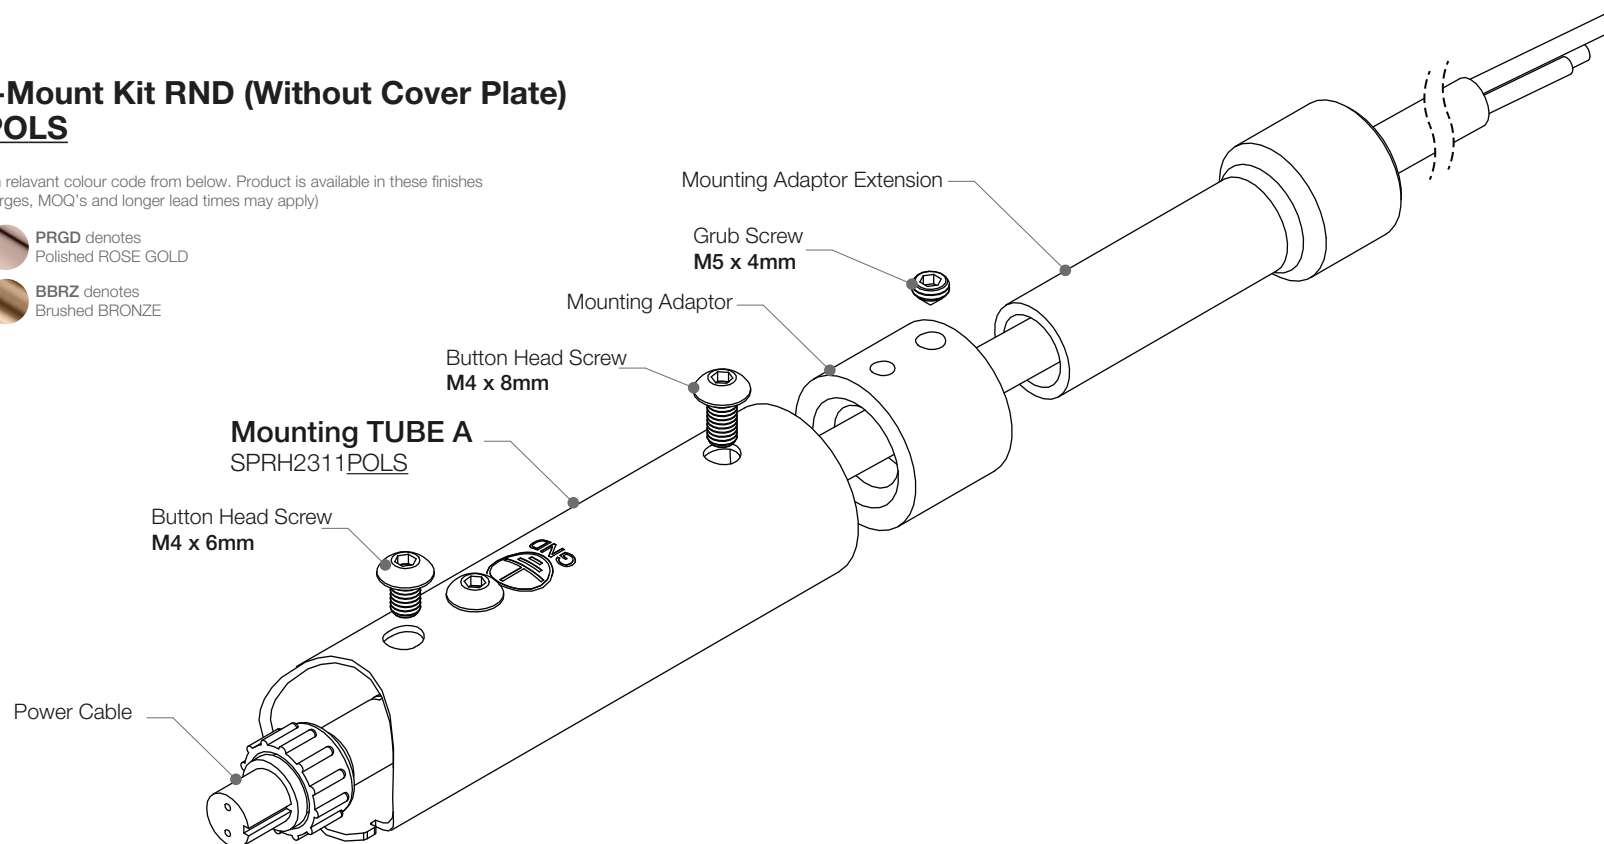

# Electrical Mounting Kit - without Cover Plate ROUND (Optional)

GRADE 304 Stainless Steel

Description: **HTR EO-Mount Kit RND (Without Cover Plate)**

Code: **SPRH01205POLS**

**Finishes:** (\*Replace last 4 letters with relevant colour code from below. Product is available in these finishes however not all finishes are stocked; surcharges, MOQ's and longer lead times may apply)

-  **POLS** denotes Polished STAINLESS STEEL
-  **PRGD** denotes Polished ROSE GOLD
-  **BRSH** denotes Brushed STAINLESS STEEL
-  **BBRZ** denotes Brushed BRONZE
-  **MBLK** denotes Matt BLACK

Dimensions given are in **mm** and in **[inches]**. Bathroom Butler® reserves the right to alter and/or remove designs from time to time without prior notice. This drawing is to be used for reference purposes only. E & O.E.