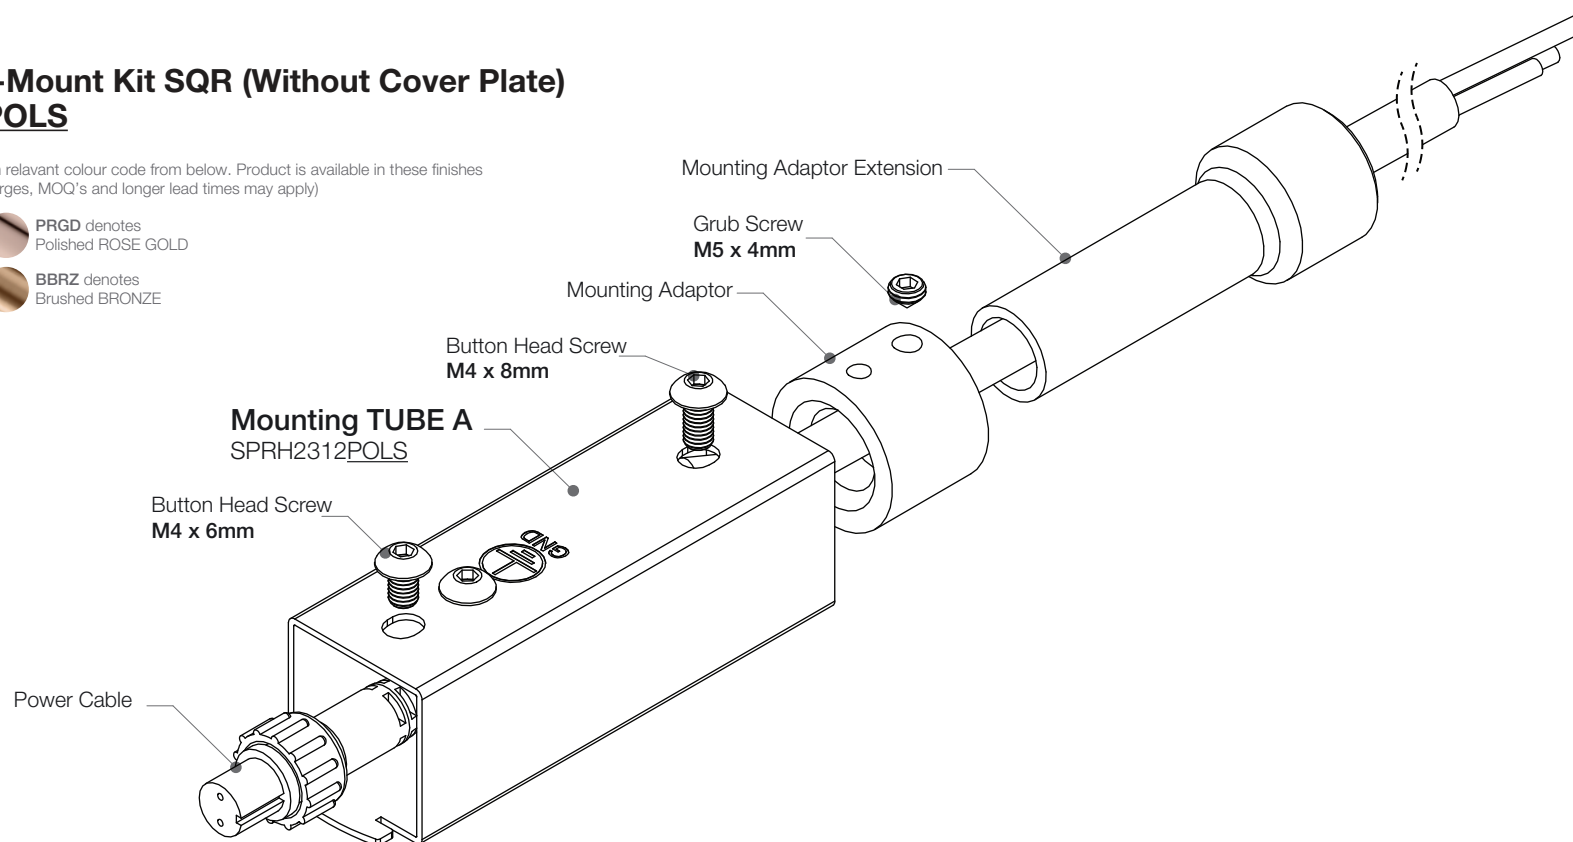

# Electrical Mounting Kit - without Cover Plate SQUARE (Optional)

GRADE 304 Stainless Steel

Description: **HTR EO-Mount Kit SQR (Without Cover Plate)**

Code: **SPRH01206POLS**

**Finishes:** (\*Replace last 4 letters with relevant colour code from below. Product is available in these finishes however not all finishes are stocked; surcharges, MOQ's and longer lead times may apply)

-  **POLS** denotes Polished STAINLESS STEEL
-  **PRGD** denotes Polished ROSE GOLD
-  **BRSH** denotes Brushed STAINLESS STEEL
-  **BBRZ** denotes Brushed BRONZE
-  **MBLK** denotes Matt BLACK

Dimensions given are in **mm** and in **[inches]**. Bathroom Butler® reserves the right to alter and/or remove designs from time to time without prior notice. This drawing is to be used for reference purposes only. E & O.E.