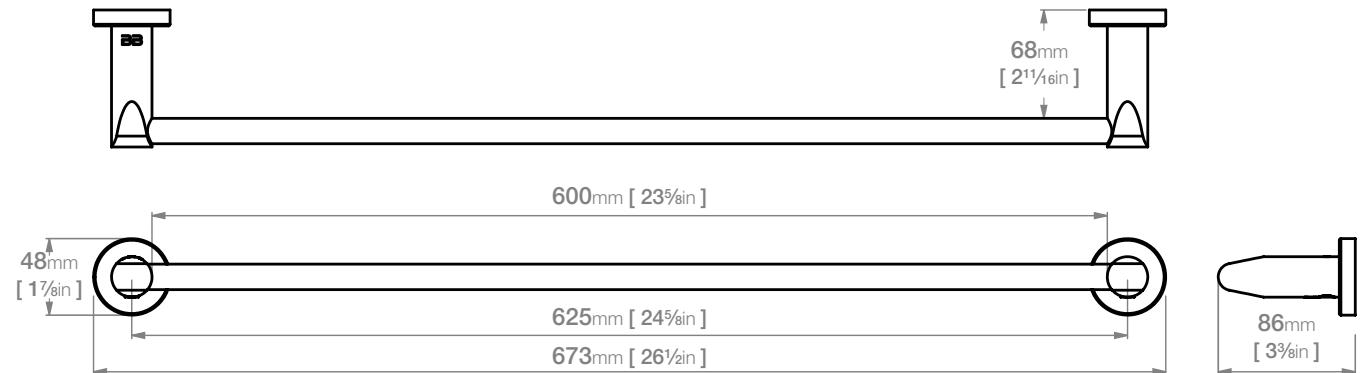

Copyright Bathroom Butler® 2019

BB™ BATHROOM BUTLER

USA: 631.464.2851 • info@bathroombutler.com • www.bathroombutler.com
South Africa: 0860 104 653 • info@bathroombutler.co.za • www.bathroombutler.co.za
Australia: 1300 133 320 • sales@bathe.net.au • www.bathe.net.au
Mauritius: 230 242 1248 • sales@lisinggroup.com • www.bathroombutler.com

Document version **2.2**
Product version **2.1**