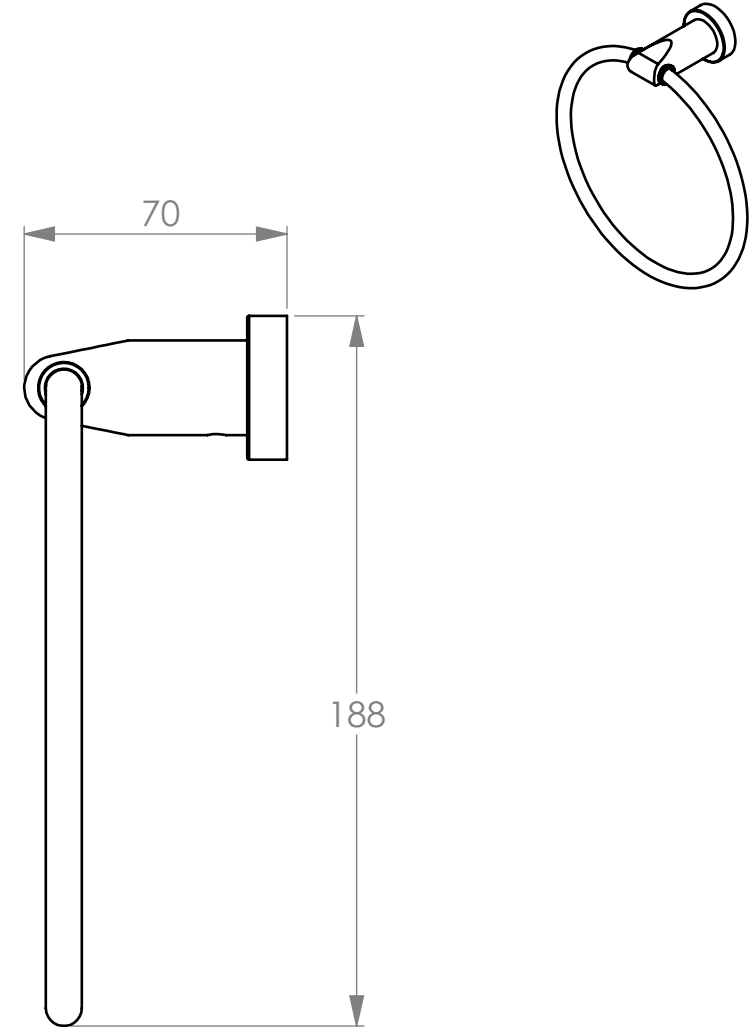

BATHROOM BUTLER® 8200 Series TOWEL RING - CLOSED

Finish:

Code:

POLISHED GRADE 304 Stainless Steel

8240POLS

*Dimensions given are in millimeters.
Bathroom Butler® reserves the right to alter and/or remove
designs from time to time without prior notice.
This drawing is to be used for reference purposes only. E & O.E.*