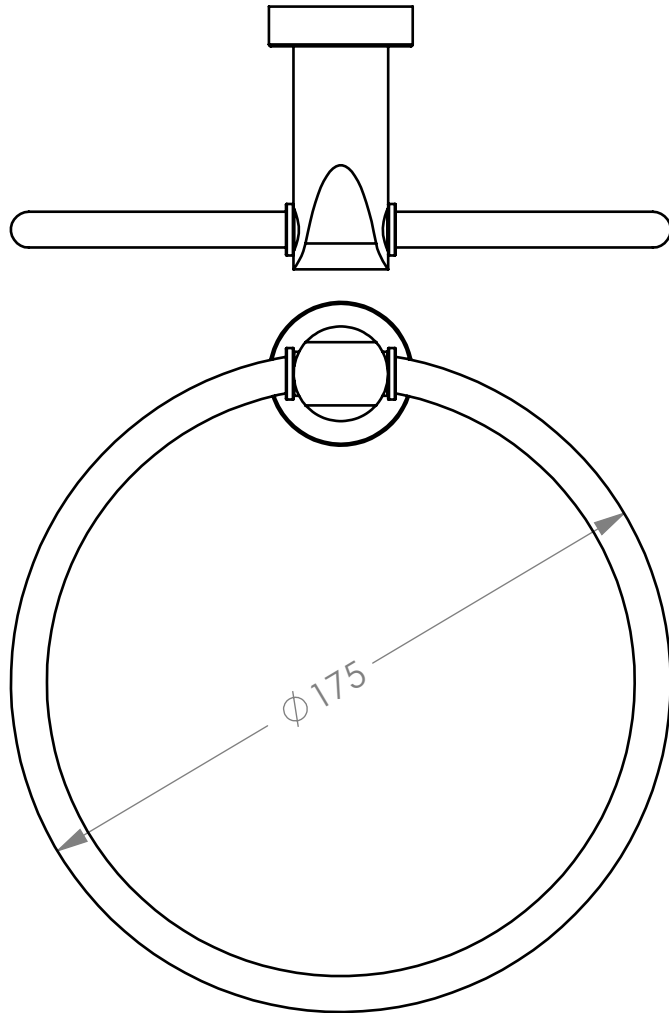

BATHROOM BUTLER® 8200 Series TOWEL RING - CLOSED

Finish:

Code:

POLISHED GRADE 304 Stainless Steel

8240POLS

*Dimensions given are in millimeters.
Bathroom Butler® reserves the right to alter and/or remove
designs from time to time without prior notice.
This drawing is to be used for reference purposes only. E & O.E.*