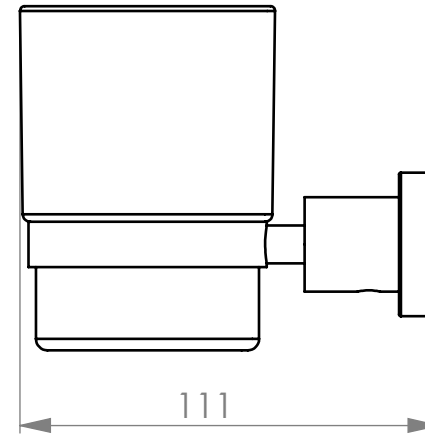

# BATHROOM BUTLER® 8200 Series TUMBLER + HOLDER

**Finish:**

**Code:**

**POLISHED** GRADE 304 Stainless Steel

**8232POLS**

Dimensions given are in millimeters.  
Bathroom Butler® reserves the right to alter and/or remove  
designs from time to time without prior notice.  
This drawing is to be used for reference purposes only. E &O.E.