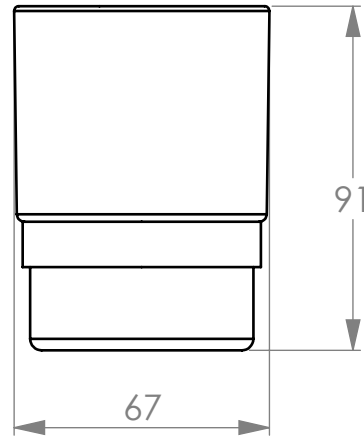

# BATHROOM BUTLER® 8200 Series TUMBLER + HOLDER

**Finish:**

**Code:**

**POLISHED** GRADE 304 Stainless Steel

**8232POLS**

Dimensions given are in millimeters.  
Bathroom Butler® reserves the right to alter and/or remove  
designs from time to time without prior notice.  
This drawing is to be used for reference purposes only. E &O.E.