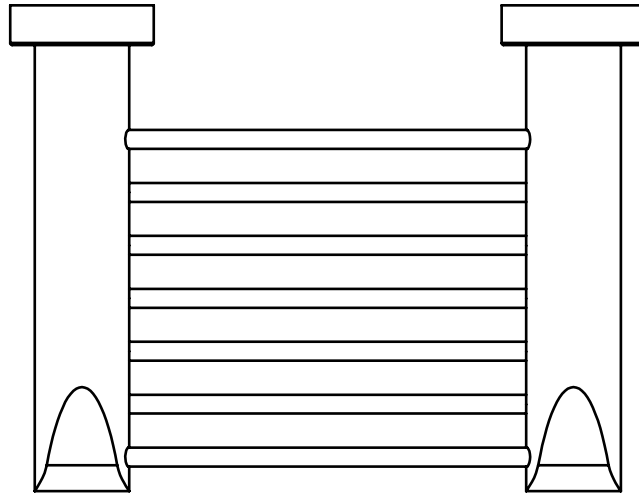

BATHROOM BUTLER® 8200 Series SOAP RACK

Finish:

Code:

POLISHED GRADE 304 Stainless Steel

8230POLS

Dimensions given are in millimeters.
Bathroom Butler® reserves the right to alter and/or remove
designs from time to time without prior notice.
This drawing is to be used for reference purposes only. E & O.E.