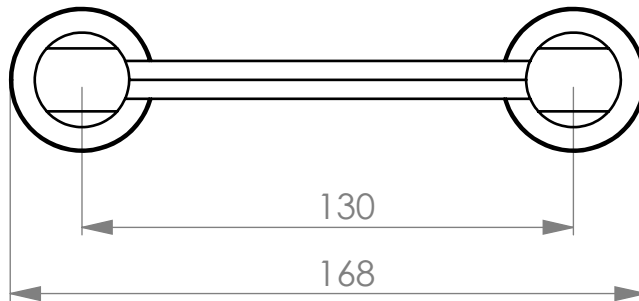

BATHROOM BUTLER® 8200 Series SOAP RACK

Finish:

Code:

POLISHED GRADE 304 Stainless Steel

8230POLS

Dimensions given are in millimeters.
Bathroom Butler® reserves the right to alter and/or remove
designs from time to time without prior notice.
This drawing is to be used for reference purposes only. E & O.E.