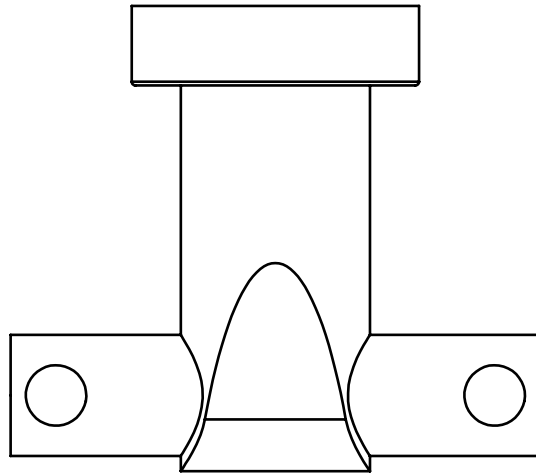

BATHROOM BUTLER® 8200 Series ROBE HOOK DOUBLE

Finish:

Code:

POLISHED GRADE 304 Stainless Steel

8211POLS

Dimensions given are in millimeters.
Bathroom Butler® reserves the right to alter and/or remove
designs from time to time without prior notice.
This drawing is to be used for reference purposes only. E & O.E.