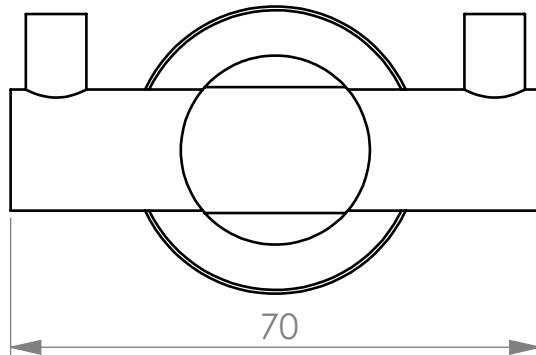

BATHROOM BUTLER® 8200 Series ROBE HOOK DOUBLE

Finish:

Code:

POLISHED GRADE 304 Stainless Steel

8211POLS

Dimensions given are in millimeters.
Bathroom Butler® reserves the right to alter and/or remove
designs from time to time without prior notice.
This drawing is to be used for reference purposes only. E & O.E.