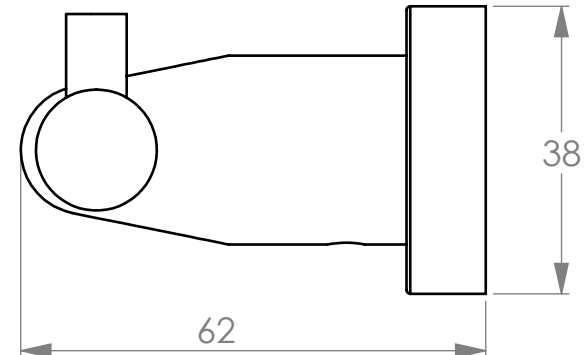

BATHROOM BUTLER® 8200 Series ROBE HOOK DOUBLE

Finish:

Code:

POLISHED GRADE 304 Stainless Steel

8211POLS

Dimensions given are in millimeters.
Bathroom Butler® reserves the right to alter and/or remove
designs from time to time without prior notice.
This drawing is to be used for reference purposes only. E & O.E.