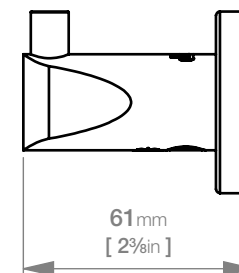

Finish: Polished

GRADE 304 Stainless Steel

Dimensions given are in **mm** and **[inches]**.
Bathroom Butler® reserves the right to alter and/or remove
designs from time to time without prior notice.
This drawing is to be used for reference purposes only. E &O.E.