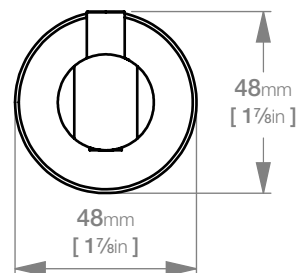

Finish: Polished

GRADE 304 Stainless Steel

Dimensions given are in **mm** and **[inches]**.
Bathroom Butler® reserves the right to alter and/or remove
designs from time to time without prior notice.
This drawing is to be used for reference purposes only. E &O.E.