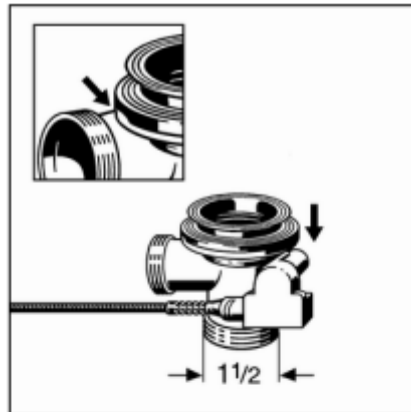

Bath Overflow Waste Installation Instructions

MOUNTING OVERFLOW

MOUNTING THE DRAIN

CONNECTING OVERFLOW + DRAIN

MOUNTING OVERFLOW

CONNECTING THE WASTEWATER SYSTEM

LEAKAGE TEST

MOUNTING EQUIPMENT SET