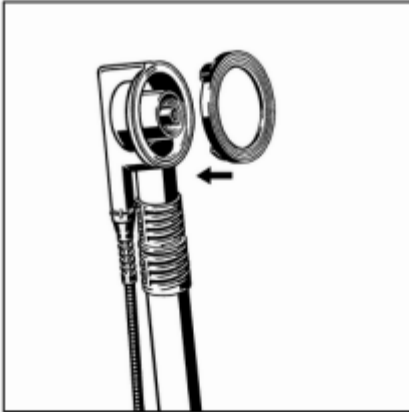

Bath Overflow Waste Installation Instructions

MOUNTING OVERFLOW

MOUNTING THE DRAIN

CONNECTING OVERFLOW + DRAIN

MOUNTING OVERFLOW

CONNECTING THE WASTEWATER SYSTEM

LEAKAGE TEST

MOUNTING EQUIPMENT SET