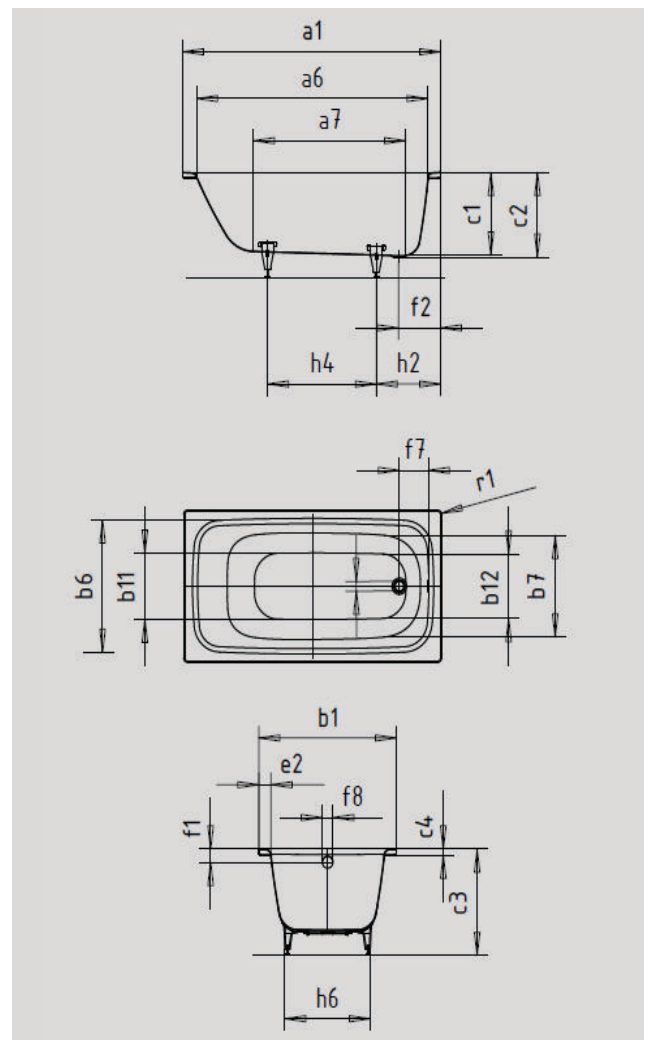

CAYONO WIDE

- bathing well designed to maximize bathing area and permit comfortable showering
- one-seater bath with waste at foot end
- modern rectangular bathtub with spacious interior of the tub
- made of KALDEWEI steel enamel
- **30 YEAR WARRANTY**

Model No.		161	164
External length	a ₁	1524	1524 mm
Internal length (top)	a ₆	1366	1366 mm
Internal length (bottom)	a ₇	900	900 mm
External width	b ₁	813	914 mm
Internal width (top)	b ₆	670	770 mm
Internal width (bottom)	b ₁₁	355	455 mm
Depth inside	c ₁	443	443 mm
Depth incl. waste hole	c ₂	453	453 mm
Height with feet min.	c _{3a}	588	586 mm
Height with feet max.	c _{3b}	610	610 mm
Height of rim	c ₄	32	32 mm
Width of rim (foot end)	e ₁	75	75 mm
Width of rim (lengthwise)	e ₂	72	72 mm
Distance top edge to centre of overflow hole	f ₁	70	70 mm
Distance bath edge to centre of waste hole	f ₂	249	249 mm
Distance centre of waste hole to centre of overflow hole	f ₇	173	173 mm
Diameter of overflow hole	f ₈	∅ 63	∅ 63 mm
Diameter of waste hole	f ₉	∅ 52	∅ 52 mm
Distance foot end of bath edge to centre of foot	h ₂	380	380 mm
Distance between the feet	h ₄	635	637 mm
Width of feet max.	h ₆	485	550 mm
External radius	r ₁	23	23 mm
Water volume		142	181 l
Net weight		50	54.2 kg

Subject to technical alterations, tolerances and errors. Similar illustrations.
 ** 70 litres displacement on average.

KALDEWEI