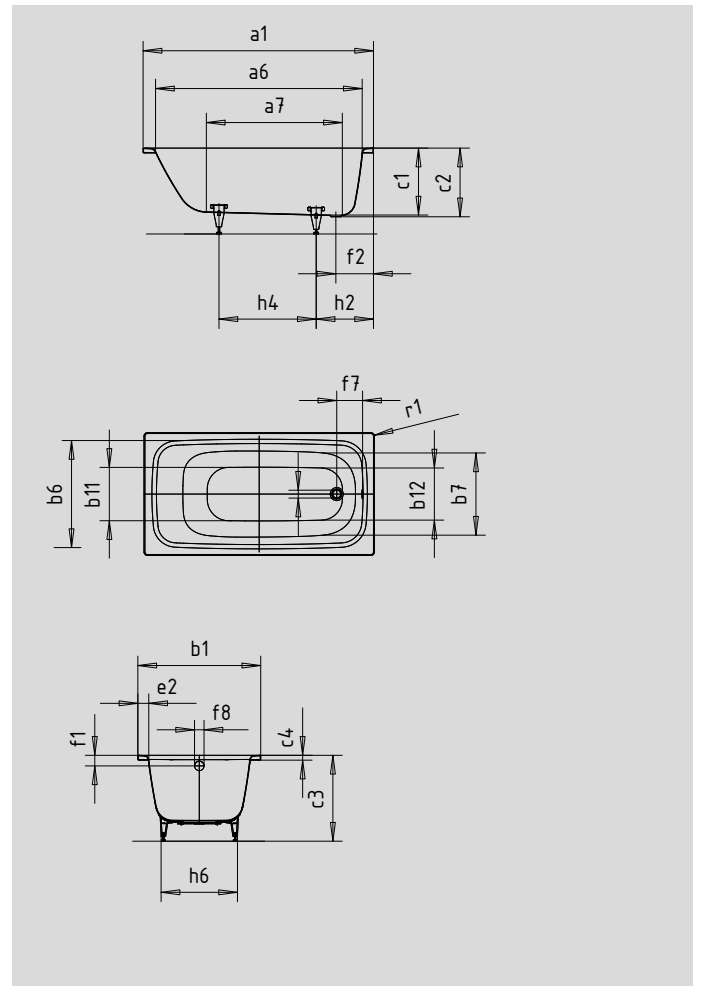

CAYONO WIDE

- bathing well designed to maximize bathing area and permit comfortable showering
- made of KALDEWEI steel enamel
- one-seater bath with waste at foot end
- modern rectangular bathtub with spacious interior of the tub

Model No.		161	164
External length	a1	1524	1524 mm
Internal length (top)	a6	1366	1366 mm
Internal length (bottom)	a7	900	900 mm
External width	b1	813	914 mm
Internal width (top)	b6	670	770 mm
Internal width (bottom)	b11	355	455 mm
Internal depth	c1	443	443 mm
Depth including waste outlet	c2	453	453 mm
Height with feet min.	c3a	588	586 mm
Height with feet max.	c3b	610	610 mm
Height of rim	c4	32	32 mm
Width of rim (foot end)	e1	75	75 mm
Width of rim (lengthwise)	e2	72	72 mm
Distance top edge to centre of overflow hole	f1	70	70 mm
Distance bath edge to centre of drain hole	f2	249	249 mm
Distance between centre holes	f7	173	173 mm
Diameter of overflow hole	f8	63	63 mm
Diameter of drain hole	f9	52	52 mm
Distance foot end of bath edge to centre of foot	h2	380	380 mm
Distance between the feet	h4	635	637 mm
Max. width of feet	h6	485	550 mm
Radius	r1	23	23 mm
Water volume** in litres		142	181
Weight of the enamelled bath tub in kg		50	54.2

Subject to technical alterations and tolerances.
 ** 70 litres displacement on average.

KALDEWEI