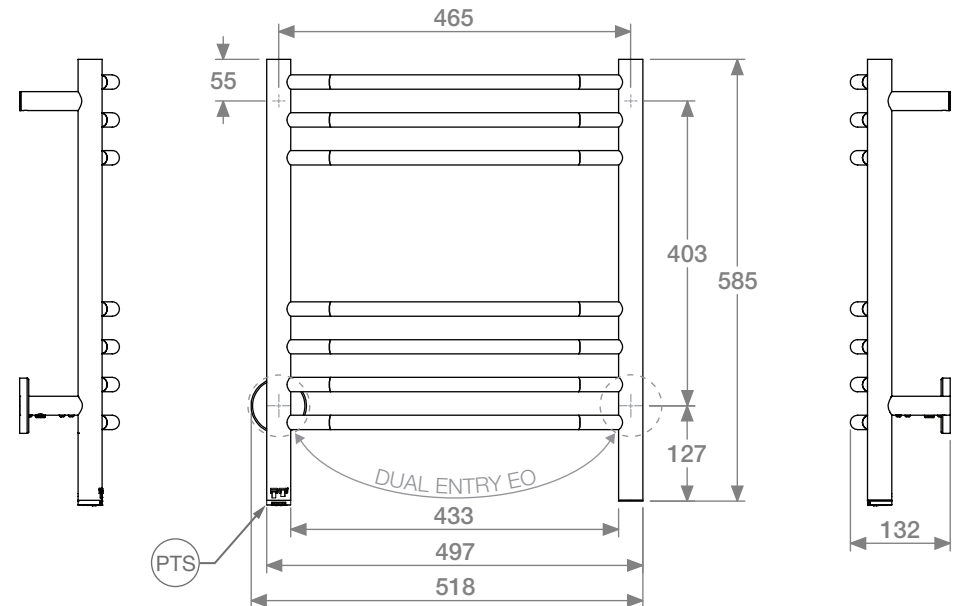

### HTR Technical Specifications:

**Model:** NAT07222-PTS-POLS  
**Size:** 518mm (width) x 585mm (height)  
**Power:** 60 Watts  
**Current:** 0.26 Amps  
**Volts:** 230 VAC  
**IP Rating:** IPX5

Suggested Height of Electrical Outlet = 1075mm  
*(this is only an indication as every installation is different)*

#### NOTES:

\*EO Denotes DUAL ENTRY Electrical Outlet connection

\*PTS Denotes location of PTSelect Switch

Dimensions given are in mm. Bathroom Butler® reserves the right to alter and/or remove designs from time to time without prior notice. This drawing is to be used for reference purposes only. E & O.E. This product may not be available in your specific country, please check local website for availability. Copyright Bathroom Butler® 2016