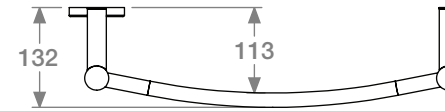

### HTR Technical Specifications:

**Model:** NAT07222-PTS-POLS  
**Size:** 518mm (width) x 585mm (height)  
**Power:** 60 Watts  
**Current:** 0.26 Amps  
**Volts:** 230 VAC  
**IP Rating:** IPX5

Suggested Height of Electrical Outlet = 1075mm  
*(this is only an indication as every installation is different)*

#### NOTES:

\*EO Denotes DUAL ENTRY Electrical Outlet connection

\*PTS Denotes location of PTSelect Switch

Dimensions given are in mm. Bathroom Butler® reserves the right to alter and/or remove designs from time to time without prior notice. This drawing is to be used for reference purposes only. E & O.E. This product may not be available in your specific country, please check local website for availability. Copyright Bathroom Butler® 2016