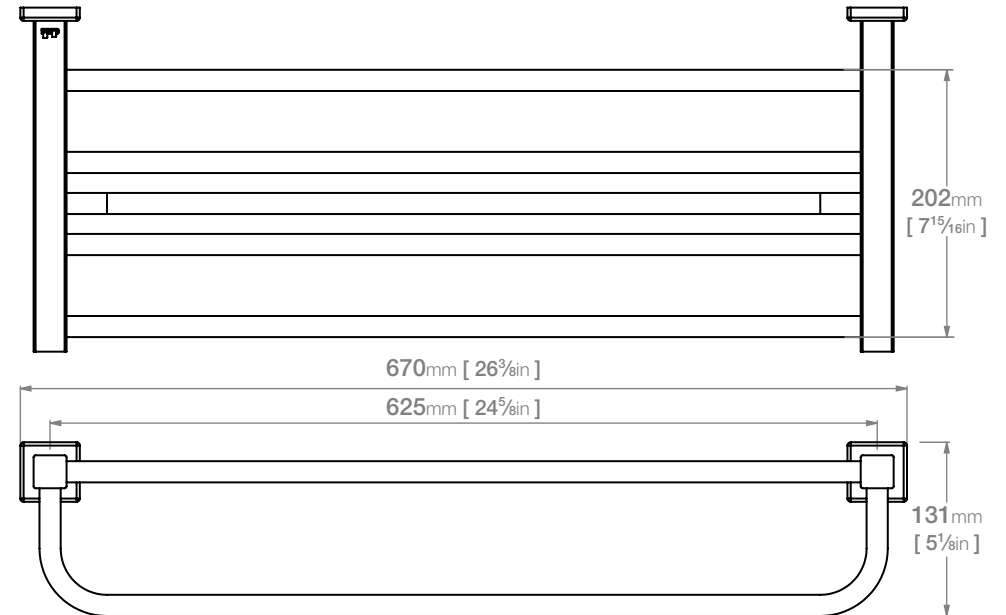

8593 TOWEL SHELF + HANG BAR 650mm(25in)

8500 Series Premium Collection

Wall Fixings Supplied:
Masonry

Code: 8593POLS
Finish: Polished
GRADE 304 Stainless Steel

Code: 8593BRSH
Finish: Brushed
GRADE 304 Stainless Steel

Original UX Fischer® Wall Plug supplied, phased in from June 2015.

Dimensions given are in **mm** and [**inches**].
Bathroom Butler® reserves the right to alter and/or remove designs from time to time without prior notice.
This drawing is to be used for reference purposes only. E &O.E.