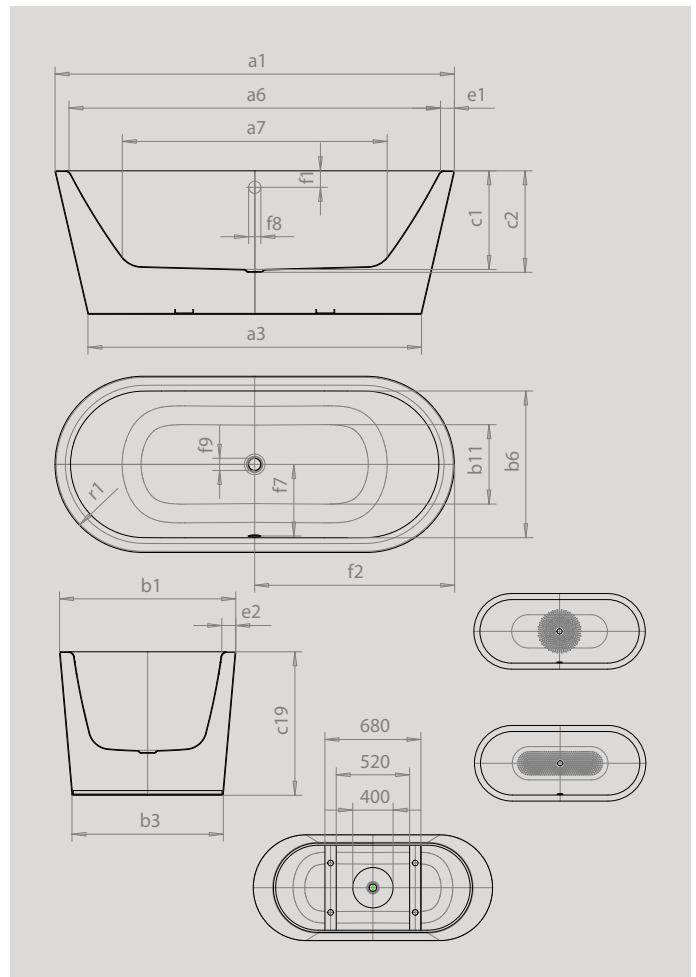

MEISTERSTÜCK CLASSIC DUO OVAL

- freestanding bathtub with seamless enamelled panelling blends into a monolithic symphony made of KALDEWEI steel enamel
- archetypal design with oval contours and a stunning conical exterior appeals anywhere in the room. The distinctly narrow edge lends the bath a uniquely harmonious aesthetic
- two gently sloping backrests and the central waste and overflow fitting ensure relaxed bathing with a partner
- the Meisterstück is available with optional extras such as easy-clean finish for unrivalled hygiene.

Similar illustration

Model		1113	1111
External length	a ₁	1700	1800 mm
External length (bottom)	a ₃	1418	1518 mm
Internal length (top)	a ₆	1580	1680 mm
Internal length (bottom)	a ₇	1130	1230 mm
External width	b ₁	750	800 mm
External width (bottom)	b ₃	643	693 mm
Internal width (top)	b ₆	630	680 mm
Internal width (bottom)	b ₁₁	500	550 mm
Depth inside	c ₁	420	420 mm
Depth incl. waste hole	c ₂	430	430 mm
Height of bath	c ₁₉	610	610 mm
Width of rim (foot end; long side)	e ₁ ; e ₂	60; 60	60; 60 mm
Distance top edge to centre of overflow hole	f ₁	70	70 mm
Distance bath edge to centre of waste hole	f ₂	850	900 mm
Distance centre of waste hole to centre of overflow hole	f ₇	305	330 mm
Diameter of overflow hole	f ₈	Ø 52	Ø 52 mm
Diameter of waste hole	f ₉	Ø 52	Ø 52 mm
External radius	r ₁	375	400 mm
Water volume		124	158 l
Net weight		117	139 kg
Fill fitting connection		1/2"	1/2"
Waste connection diameter		Ø 40/50	Ø 40/50
Diameter of anti-slip		Ø 435	Ø 435 mm
Full anti-slip		900 x 300	900 x 300 mm

Subject to technical alterations, tolerances and errors. Similar illustration.
70 litres displacement on average.

KALDEWEI