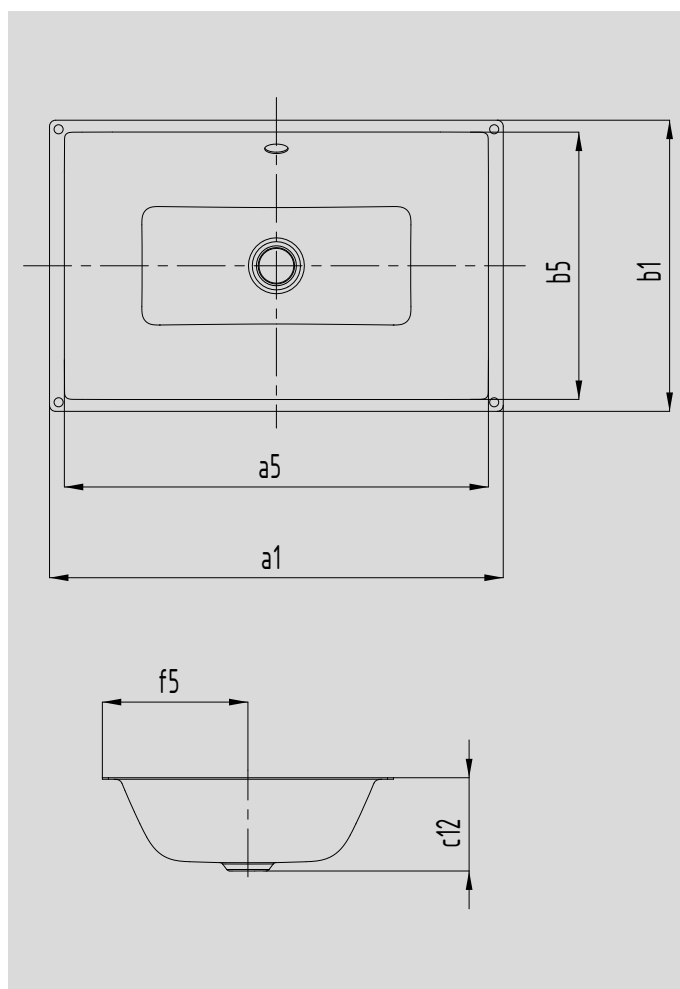

# PURO UNDERCOUNTER WASHBASIN

- elegant rectangular washbasin in a classically minimalist design
- reduced precise edges
- very generous interior dimensions
- clean and timeless lines – immortalised in long-lasting KALDEWEI steel enamel
- harmonises perfectly with the PURO bath series
- designed by Anke Salomon

Similar illustrations

Model No.		3159	3160	3161
External length	a1	460	600	900 mm
Internal length	a5	421	561	860 mm
External width	b1	385	385	385 mm
Internal width	b5	354	354	354 mm
Distance basin surface to bottom edge of waste hole	c12	115	125	125 mm
Distance outer edge to centre of waste hole	f5	192,5	192,5	192,5 mm
Weight of the enamelled washbasin in kg		4,6	5,8	8,9