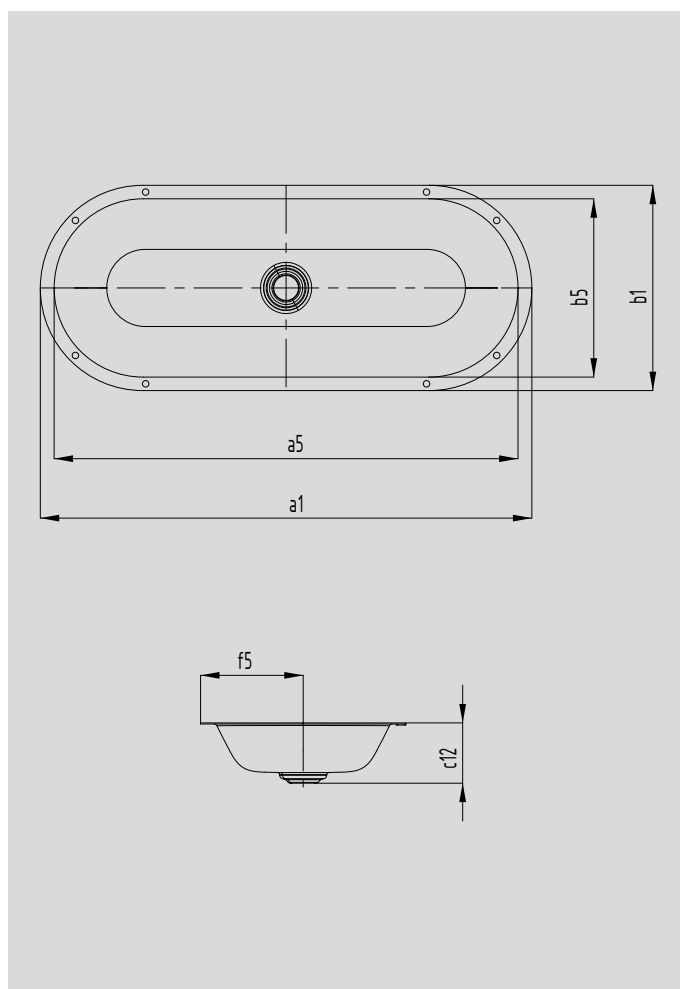

CENTRO UNDERCOUNTER WASHBASIN

- fusion of minimalism and simple elegance
- luxurious look - integrates perfectly both in modern and traditional bathroom settings
- circle taken as the basic shape echoes in the perfectly integrated enamelled waste
- matching counterpart to the Centro bath
- designed by Anke Salomon

Similar illustrations

Model No.		3059	3060
External length	a1	610	910 mm
Internal length	a5	559	859 mm
External width	b1	380	380 mm
Internal width	b5	330	330 mm
Distance basin surface to bottom edge of waste hole	c12	112	112 mm
Distance outer edge to centre of waste hole	f5	190	190 mm
Weight of the enamelled washbasin in kg		6,4	9,3