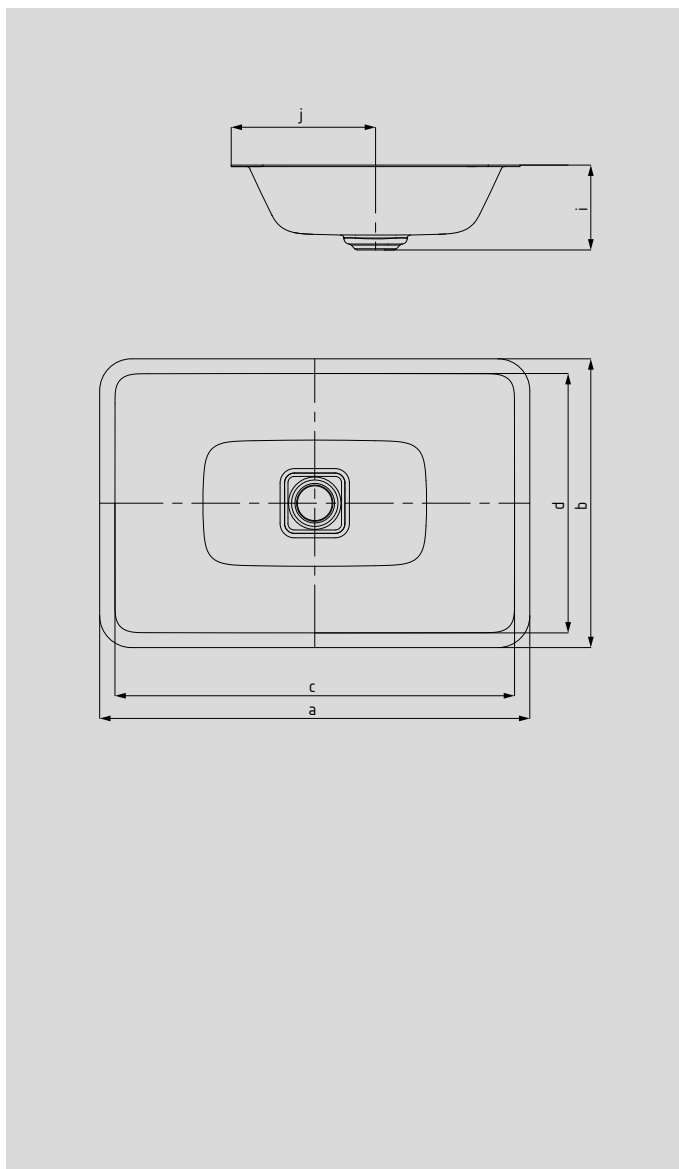

# CONO UNDERCOUNTER WASHBASIN

- washbasin with premium character exudes elegance and harmony
- optimally integrated enamelled waste accentuates the underlying geometry of the washbasin
- perfectly complements the CONO range

Model No.		inch		mm		inch		mm	
		3078	3078	3087	3087	3088	3088	3088	3088
External length	a	18.46	469	22.40	569	34.21	869		
External width	b	15.00	381	15.00	381	15.00	381		
Internal length	c	17.01	432	20.94	532	32.76	832		
Internal width	d	13.70	348	13.70	348	13.70	348		
Distance basin surface to bottom edge of waste hole	i	4.41	112	4.41	112	4.41	112		
Distance rear edge to centre of waste hole	j	7.52	191	7.52	191	7.52	191		
Weight of the enamelled washbasin in lbs		9.94		14.2		20.44			