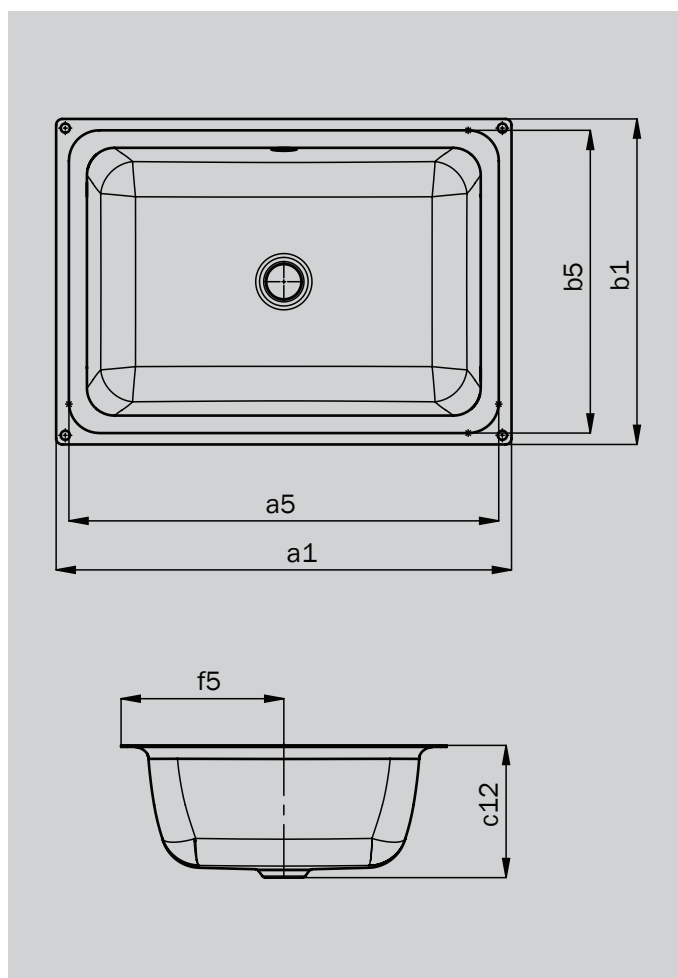

CAYONO UNDERCOUNTER WASHBASIN

- Comfortable spaciousness thanks to the generous interior depth
- Puristic design completed by softly curved surfaces
- Generous radii make cleaning particularly easy
- Elegant solution - overflow cover outside the visible area
- made of KALDEWEI steel enamel

Similar illustration

Model		3190
External length	a_1	596 mm
Internal length	a_5	562 mm
External width	b_1	426 mm
Internal width	b_5	396 mm
Distance basin surface to bottom edge of waste hole	c_{12}	173 mm
Distance rear edge to centre of waste hole	f_5	213 mm
Net weight		8 kg