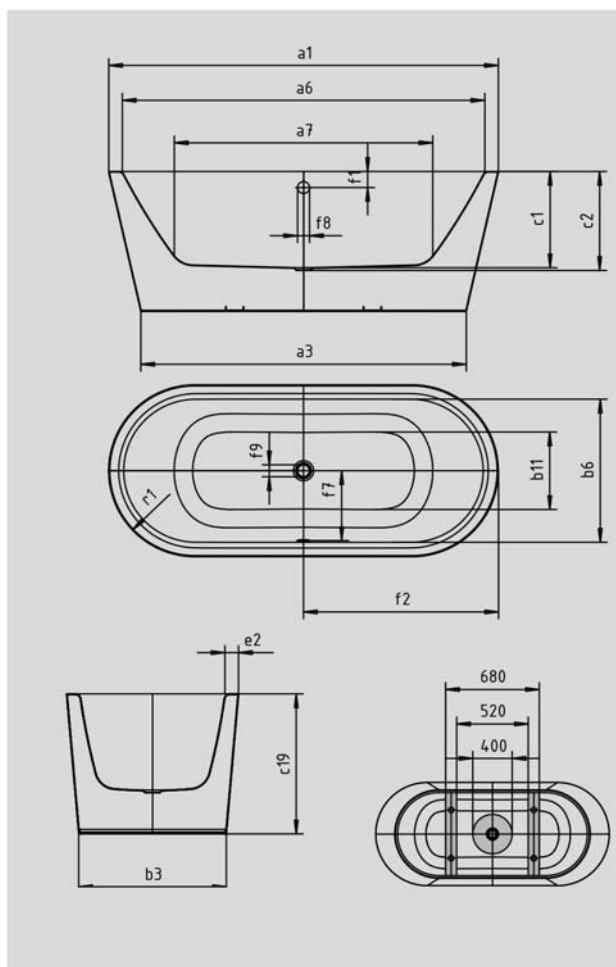

MEISTERSTÜCK CLASSIC DUO OVAL

- freestanding bathtub with seamless enamelled panelling blends into a monolithic symphony made of KALDEWEI steel enamel
- archetypal design with oval contours and a stunning conical exterior
- two gently sloping backrests and the central waste and overflow fitting
- available with optional extras such as easy-clean finish for unrivalled hygiene
- made of Kaldewei steel enamel 3,5 mm
- 30 YEAR WARRANTY

Model No.		1113	1111
External length	a ₁	1700	1800 mm
External length (bottom)	a ₃	1418	1518 mm
Internal length (top)	a ₆	1580	1680 mm
Internal length (bottom)	a ₇	1130	1230 mm
External width	b ₁	750	800 mm
External width (bottom)	b ₃	643	693 mm
Internal width (top)	b ₆	630	680 mm
Internal width (bottom)	b ₁₁	500	550 mm
Internal depth	c ₁	420	420 mm
Depth including waste outlet	c ₂	430	430 mm
Height of bath	c ₁₉	610	610 mm
Width of rim (foot end)	e ₁	60	60 mm
Width of rim (lengthwise)	e ₂	60	60 mm
Distance top edge to centre of overflow hole	f ₁	70	70 mm
Distance bath edge to centre of drain hole	f ₂	850	900 mm
Distance between centre holes	f ₇	305	330 mm
Diameter of overflow hole	f ₈	52	52 mm
Diameter of drain hole	f ₉	52	52 mm
Radius	r ₁	375	400 mm
Water volume** in litres		124	158

Subject to technical alterations, tolerances and errors. Similar illustrations.
** 70 litres displacement on average.