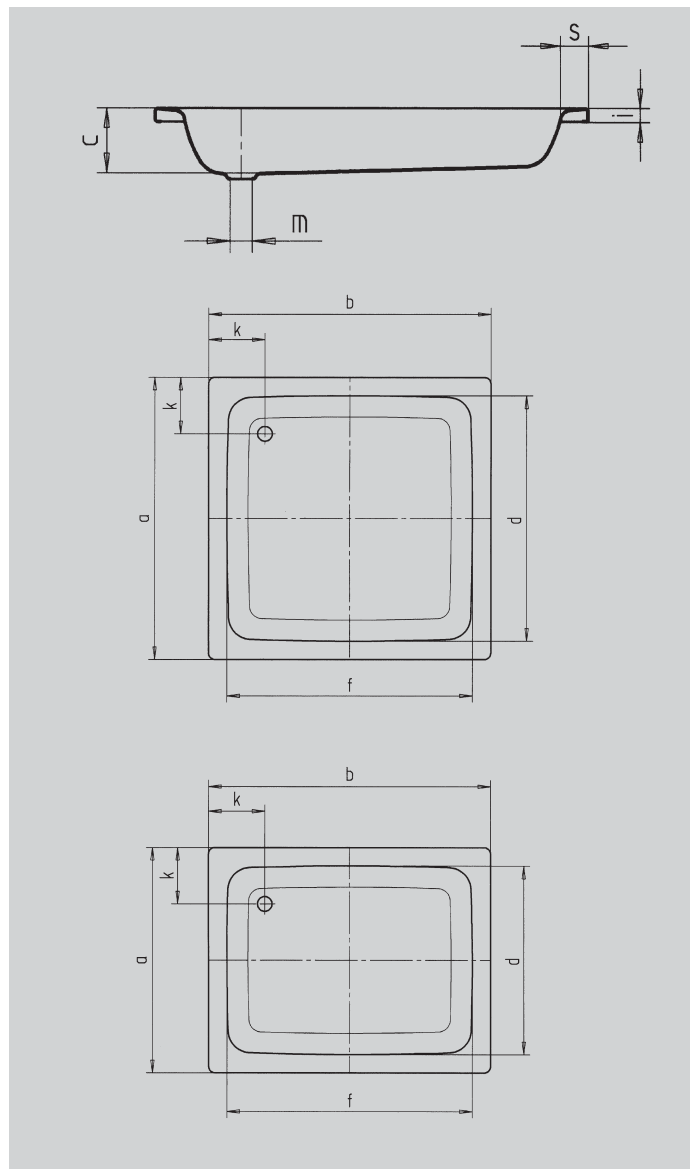

SANIDUSCH

- a classic among shower trays
- modern, clear design
- available in rectangular or square design
- made of Kaldewei steel enamel 3.5 mm
- **30 YEAR WARRANTY**

Pictured Waste not available

Model No.		396
External length	a	900mm
External width	b	900mm
Depth	c	140mm
Internal length	d	770mm
Internal width	f	770mm
Height of rim	i	32mm
Distance tray edge to centre of drain hole	k	200mm
Diameter of drain hole	m	52mm
Width of rim	s	65mm
Weight of the enamelled shower tray in kg		27kg
Anti-slip		☒ 435mm