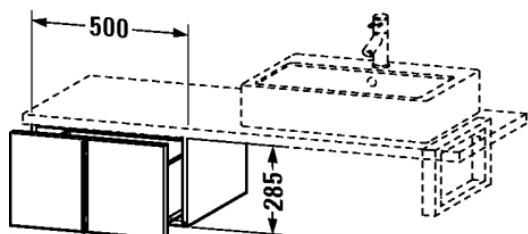

Low cabinet for console # VE6558

| < 500 mm > |

Low cabinet for console	Dimension	Weight	Order number
1 pull-out compartment			
Colors			
M03 Jade High Gloss Lacquer M10 Apricot Pearl High Gloss Lacquer M12 Brushed Oak Real wood veneer M13 American Walnut Real wood veneer M14 Terra Decor M18 White Matt Decor M20 Apricot Pearl Satin Matt Lacquer M22 White High Gloss Decor M26 American Cherry Tree Real wood veneer M27 White Lilac High Gloss Lacquer M31 Pine Silver Decor M38 Dolomiti Grey High Gloss Lacquer M40 Black High Gloss Lacquer M43 Balsat Matt Decor M47 Stone Blue High Gloss Lacquer M49 Graphite Matt Decor M51 Pine Terra Decor M52 European Oak Decor M53 Chestnut Dark Decor M61 Olive Brown High Gloss Lacquer M69 Brushed Walnut Real wood veneer M71 Mediterranean Oak Real wood veneer M72 Brushed Dark Oak Real wood veneer M73 Ticino Cherry Tree Decor M79 Natural Walnut Decor M85 White High Gloss Lacquer M86 Cappuccino High Gloss Lacquer M87 White Lilac Satin Matt Lacquer M89 Flannel Grey High Gloss Lacquer M90 Flannel Grey Satin Matt Lacquer			
Variant			
	500 x 518 mm		VE6558

All drawings contain the necessary measurements which are subject to standard tolerances. They are stated in mm and are non-binding. Exact measurements, in particular for customised installation scenarios, can only be taken from the finished ceramic piece.