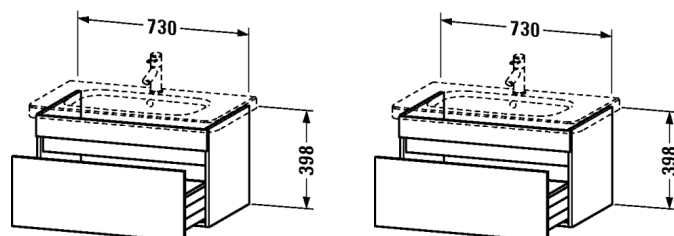

DuraStyle Vanity unit wall-mounted # DS638101414

| < 730 mm > |

Vanity unit wall-mounted	Dimension	Weight	Order number
1 pull-out compartment, pull-out compartment including cut-out for siphon and siphon cover, for DuraStyle # 232080			
Colors			
M14 Terra Decor M18 White Matt Decor M22 White High Gloss Decor M31 Pine Silver Decor M43 Balsat Matt Decor M49 Graphite Matt Decor M51 Pine Terra Decor M52 European Oak Decor M53 Chestnut Dark Decor M73 Ticino Cherry Tree Decor M79 Natural Walnut Decor			
Variant			
	730 x 448 mm		DS638101414
Text for invitation of tenders			
Furniture available Bi-Colour. Body limited to 18-White Matt or 43- Basalt Matt. Front available in all colour options., Please specify when ordering:, - Front colour, - Body colour			
Suitable products			
Washbasin, furniture washbasin with tap platform, 800 x 480 mm	800 x 480 mm		232080

All drawings contain the necessary measurements which are subject to standard tolerances. They are stated in mm and are non-binding. Exact measurements, in particular for customised installation scenarios, can only be taken from the finished ceramic piece.