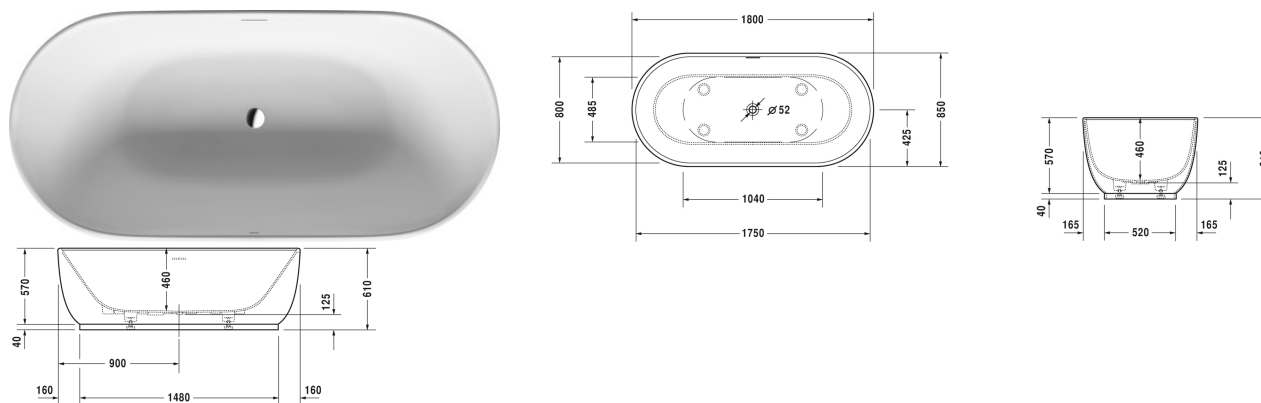

Luv Bathtub # 70043400000000

|< 1800 mm >|

Bathtub	Dimension	Weight	Order number
freestanding, with seamless panel and support frame, with two backrest slopes, with special waste and overflow, DuraSolid A			
<b>Colors</b>			
00 White Alpin			
<b>Variant</b>			
Basic model	1800 x 850 mm	114.000 kg	70043400000000

All drawings contain the necessary measurements which are subject to standard tolerances. Exact measurements, in particular for customised installation scenarios, can only be taken from the finished ceramic piece.