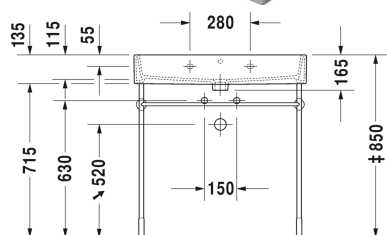

Washbasin, furniture washbasin # 2350800000 / 2350800030 /
2350800041 / 2350800044 / 2350800060 / 2350800070

| < 800 mm > |

Washbasin, furniture washbasin	Dimension	Weight	Order number
with tap platform, underneath glazed, 800 mm			
Colors			
00 White Alpin			
Variant			
● with overflow	800 x 470 mm	24.700 kg	2350800000
● ● ● with overflow	800 x 470 mm	24.700 kg	2350800030
● without overflow	800 x 470 mm	24.700 kg	2350800041
● ● ● without overflow	800 x 470 mm	24.700 kg	2350800044
☒ with overflow	800 x 470 mm	24.700 kg	2350800060
☒ without overflow	800 x 470 mm	24.700 kg	2350800070
Sanitary ceramics with the special WonderGliss surface finish will remain clean and attractive-looking for a long time to come. When ordering WonderGliss please add a "1" as eleventh digit to the model number.			
Accessory for ceramics			
Push-open waste for washbasins with overflow		0.400 kg	005052
Continuous flow waste for washbasins without overflow	75 mm	0.400 kg	005038
Accessory			
Towel rail square tube 14 mm, chrome, for washbasin # 045480, 235080	755 mm	0.700 kg	003038
Design Siphon		1.500 kg	005036

All drawings contain the necessary measurements which are subject to standard tolerances. Exact measurements, in particular for customised installation scenarios, can only be taken from the finished ceramic piece.