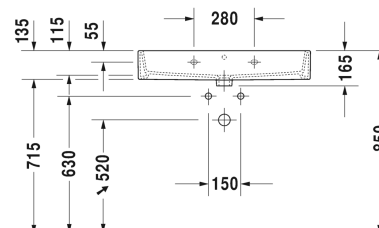

Washbasin, furniture washbasin # 2350800000 / 2350800030 /
2350800041 / 2350800044 / 2350800060 / 2350800070

| < 800 mm > |

Washbasin, furniture washbasin	Dimension	Weight	Order number
with tap platform, underneath glazed, 800 mm			
Colors			
00 White Alpin			
Variant			
● with overflow	800 x 470 mm	24.700 kg	2350800000
● ● ● with overflow	800 x 470 mm	24.700 kg	2350800030
● without overflow	800 x 470 mm	24.700 kg	2350800041
● ● ● without overflow	800 x 470 mm	24.700 kg	2350800044
☒ with overflow	800 x 470 mm	24.700 kg	2350800060
☒ without overflow	800 x 470 mm	24.700 kg	2350800070
Sanitary ceramics with the special WonderGliss surface finish will remain clean and attractive-looking for a long time to come. When ordering WonderGliss please add a "1" as eleventh digit to the model number.			
Accessory for ceramics			
Push-open waste for washbasins with overflow		0.400 kg	005052
Continuous flow waste for washbasins without overflow	75 mm	0.400 kg	005038
Accessory			
Towel rail square tube 14 mm, chrome, for washbasin # 045480, 235080	755 mm	0.700 kg	003038
Design Siphon		1.500 kg	005036

All drawings contain the necessary measurements which are subject to standard tolerances. Exact measurements, in particular for customised installation scenarios, can only be taken from the finished ceramic piece.