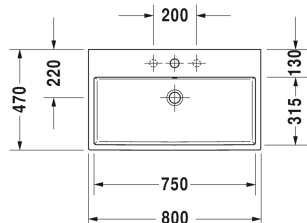

Washbasin, furniture washbasin # 2350800000 / 2350800030 /
2350800041 / 2350800044 / 2350800060 / 2350800070

| < 800 mm > |

Washbasin, furniture washbasin	Dimension	Weight	Order number
with tap platform, underneath glazed, 800 mm			
Colors			
00 White Alpin			
Variant			
● with overflow	800 x 470 mm	24.700 kg	2350800000
● ● ● with overflow	800 x 470 mm	24.700 kg	2350800030
● without overflow	800 x 470 mm	24.700 kg	2350800041
● ● ● without overflow	800 x 470 mm	24.700 kg	2350800044
☒ with overflow	800 x 470 mm	24.700 kg	2350800060
☒ without overflow	800 x 470 mm	24.700 kg	2350800070
Sanitary ceramics with the special WonderGliss surface finish will remain clean and attractive-looking for a long time to come. When ordering WonderGliss please add a "1" as eleventh digit to the model number.			
Accessory for ceramics			
Push-open waste for washbasins with overflow		0.400 kg	005052
Continuous flow waste for washbasins without overflow	75 mm	0.400 kg	005038
Accessory			
Towel rail square tube 14 mm, chrome, for washbasin # 045480, 235080	755 mm	0.700 kg	003038
Design Siphon		1.500 kg	005036

All drawings contain the necessary measurements which are subject to standard tolerances. Exact measurements, in particular for customised installation scenarios, can only be taken from the finished ceramic piece.