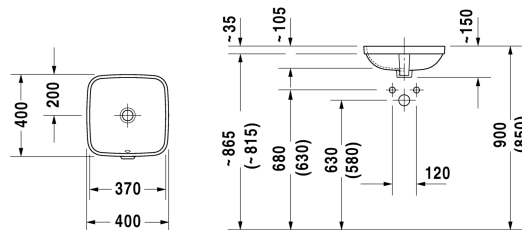

Vanity basin # 037337..00

|< 370 mm >|

Vanity basin	Dimension	Weight	Order number
undercounter basin, with overflow, without tap platform, fixings for installation in wooden consoles included, 370 mm			
Colors			
00 White Alpin			
Variant			
☒	370 x 370 mm	6,200 kg	037337..00
Sanitary ceramics with the special WonderGliss surface finish will remain clean and attractive-looking for a long time to come. When ordering WonderGliss please add a "1" as eleventh digit to the model number.			
Accessory			
Fixing Set for stone countertops, (with the exception of # 046651)		0,200 kg	005028

All drawings contain the necessary measurements which are subject to standard tolerances. They are stated in mm and are non-binding. Exact measurements, in particular for customised installation scenarios, can only be taken from the finished ceramic piece.