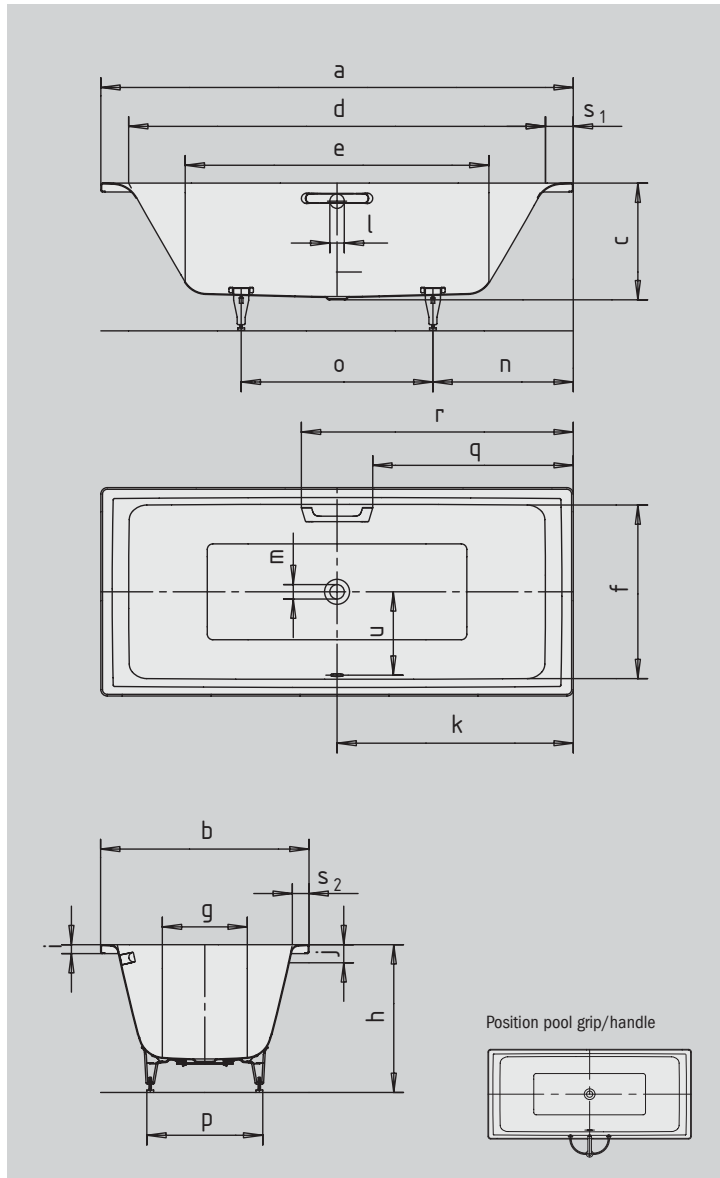

PURO DUO

- pure simplicity and unpretentious elegance are what distinguish these baths
- bathing with a friend: two identical back rests and centrally positioned waste
- classic four-cornered model
- made of Kaldewei steel enamel 3.5 mm
- **30 YEAR GUARANTEE**

Similar illustration

Please notice:

The illustrated bath with grip/handle requires a special bath design. To attach the grip/handle, a special drilling (standard positioning) in the bath is required (already included in the accessory price).

Position pool grip/handle

ELEGANT PURISM AMBIENTE COLLECTION

Model No.		663	664	665
External length	a	1700	1800	1900 mm
External width	b	750	800	900 mm
Depth	c	420	420	420 mm
Internal length (top)	d	1500	1600	1700 mm
Internal length (bottom)	e	1020	1120	1220 mm
Internal width (top)	f	630	680	780 mm
Internal width (bottom)	g	460	510	615 mm
Height with feet	h	540-575	545-572	540-575 mm
Height of rim	i	32	32	32 mm
Distance top edge to centre of overflow hole	j	65	65	65 mm
Distance bath edge (foot) to centre of drain hole	k	850	900	950 mm
Diameter of overflow hole	l	52	52	52 mm
Diameter of drain hole	m	52	52	52 mm
Distance foot end of bath edge to centre of foot	n	545	535	585 mm
Distance between the feet	o	605	730	730 mm
Max. width of feet	p	465	510	605 mm
Distance bath edge (foot end) to where grip/handle starts	q	722	772	822 mm
Distance bath edge (foot end) to where grip/handle ends	r	978	1028	1078 mm
Width of rim (foot end; head end; lengthwise)	s ₁ ; s ₂	100; 60	100; 60	100; 60 mm
Distance between centre holes	u	305	330	380 mm
Water volume** in litres		122	165	217
Weight of the enamelled bath in kg		48	54	61
Anti-slip		348x348	348x348	348x348
Full anti-slip		876x252	924x348	1020x396

Subject to technical alterations, tolerances and errors. Similar illustration.
 ** 70 litres displacement on average.