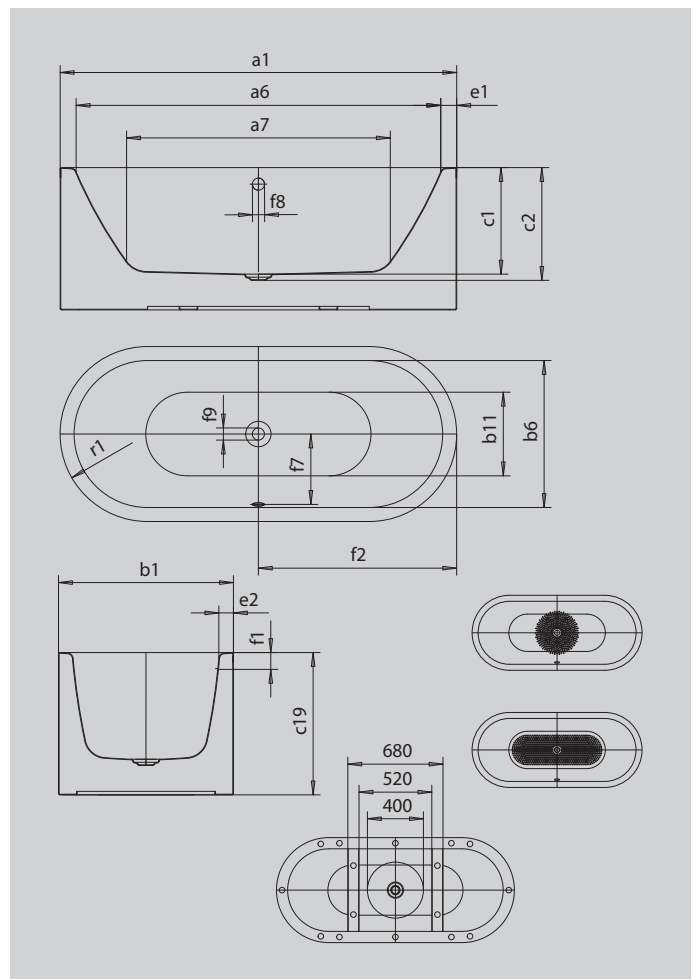

# MEISTERSTÜCK CENTRO DUO OVAL

- freestanding bath made of superior steel enamel
- with exclusive easy-clean finish
- pure simplicity and unpretentious elegance are what distinguish these baths
- the moulded panel emphasises the high design standard and enables the bath to be free-standing
- enamelled waste cover and overflow knob integrated in the bath design (also available with filling function)
- bathing with a friend: two identical back rests and centrally positioned waste
- made of KALDEWEI steel enamel

Similar illustration

Model		1128
External length	$a_1$	1800 mm
Internal length (top)	$a_6$	1680 mm
Internal length (bottom)	$a_7$	1230 mm
External width	$b_1$	800 mm
Internal width (top)	$b_6$	680 mm
Internal width (bottom)	$b_{11}$	560 mm
Depth inside	$c_1$	460 mm
Depth incl. waste hole	$c_2$	485 mm
Height of bath	$c_{19}$	610 mm
Width of rim (foot end; long side)	$e_1; e_2$	60; 60 mm
Distance top edge to centre of overflow hole	$f_1$	70 mm
Distance bath edge to centre of waste hole	$f_2$	900 mm
Distance centre of waste hole to centre of overflow hole	$f_7$	332 mm
Diameter of overflow hole	$f_8$	Ø 52 mm
Diameter of waste hole	$f_9$	Ø 52 mm
External radius	$r_1$	400 mm
Fill fitting connection		3/4"
Waste connection diameter		Ø 40/50
Water volume		195 l
Net weight		139 kg
Diameter of anti-slip		Ø 435 mm
Full anti-slip		900 x 300 mm