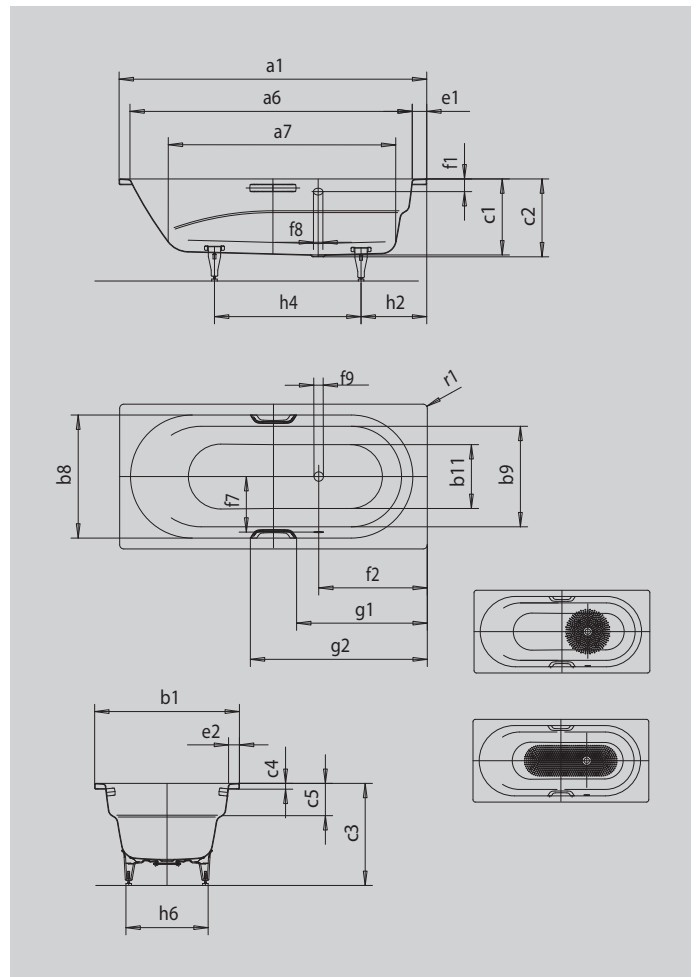

VAIO STAR

- one-seater bath with side overflow and integrated arm rests
- classic four-cornered model
- also available with grips
- made of KALDEWEI steel enamel

Similar illustration

Model		961
External length	a ₁	1700 mm
Internal length (top)	a ₆	1560 mm
Internal length (bottom)	a ₇	1255 mm
External width	b ₁	800 mm
Internal width (bottom)	b ₁₁	496 mm
Internal width bathing area (with; without armrest)	b ₈ ; b ₉	680; 555 mm
Depth inside	c ₁	420 mm
Depth incl. waste hole	c ₂	430 mm
Height with feet	c ₃	555 - 590 mm
Height of rim	c ₄	32 mm
Armrest depth	c ₅	180 mm
Width of rim (foot end; long side)	e ₁ ; e ₂	80; 60 mm
Distance top edge to centre of overflow hole	f ₁	70 mm
Distance bath edge to centre of waste hole	f ₂	600 mm
Distance centre of waste hole to centre of overflow hole	f ₇	332 mm
Diameter of overflow hole	f ₈	Ø 52 mm
Diameter of waste hole	f ₉	Ø 52 mm
Distance bath edge (foot end) to start of grip	g ₁	722 mm
Distance bath edge (foot end) to end of grip	g ₂	978 mm
Distance foot end of bath edge to centre of foot	h ₂	443 mm
Distance between the feet	h ₄	670 mm
Width of feet max.	h ₆	445 mm
External radius	r ₁	23 mm
Water volume		145 l
Net weight		50 kg
Diameter of anti-slip		Ø 435 mm
Full anti-slip		900 x 300 mm