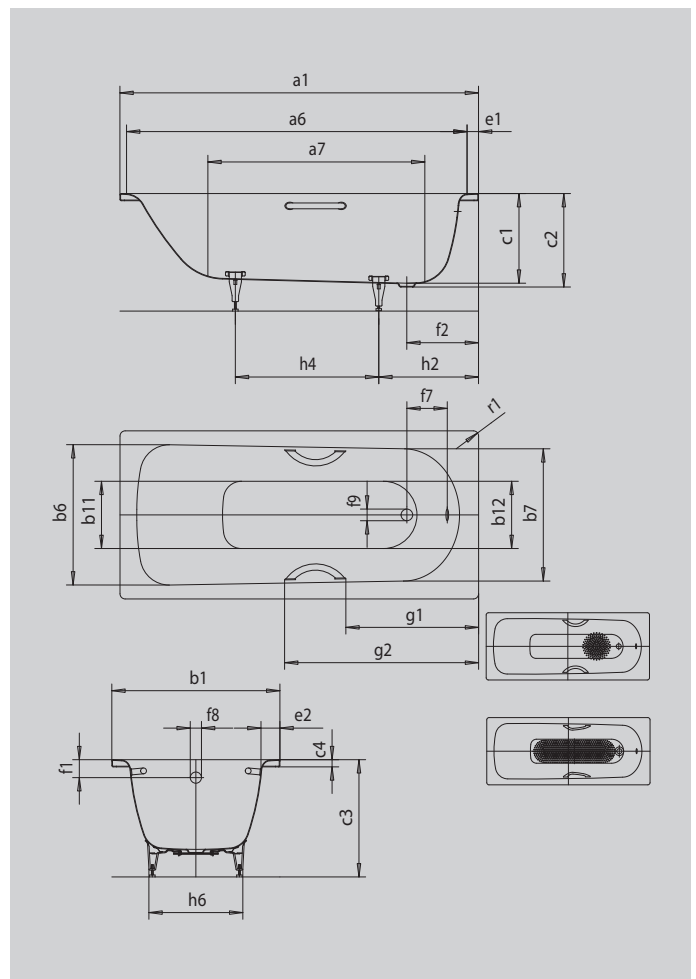

# SANIFORM PLUS SANIFORM PLUS STAR

- one-seater bath with waste at foot end
- classic four-cornered model
- also available with grips
- made of KALDEWEI steel enamel

Similar illustration

Model		367
External length	$a_1$	1600 mm
Internal length (top)	$a_6$	1440 mm
Internal length (bottom)	$a_7$	844 mm
External width	$b_1$	750 mm
Internal width (top)	$b_6; b_7$	620; 590 mm
Internal width (bottom)	$b_{11}; b_{12}$	280; 280 mm
Depth inside	$c_1$	470 mm
Depth incl. waste hole	$c_2$	480 mm
Height with feet	$c_3$	625 - 635 mm
Height of rim	$c_4$	32 mm
Width of rim (foot end; long side)	$e_1; e_2$	80; 85 mm
Distance top edge to centre of overflow hole	$f_1$	65 mm
Distance bath edge to centre of waste hole	$f_2$	360 mm
Distance centre of waste hole to centre of overflow hole	$f_7$	267 mm
Diameter of overflow hole	$f_8$	Ø 52 mm
Diameter of waste hole	$f_9$	Ø 52 mm
Distance foot end of bath edge to centre of foot	$h_2$	480 mm
Distance between the feet	$h_4$	605 mm
Width of feet max.	$h_6$	430 mm
External radius	$r_1$	23 mm
Water volume		140 l
Net weight		49 kg
Diameter of anti-slip		Ø 288 mm
Full anti-slip		600 x 220 mm