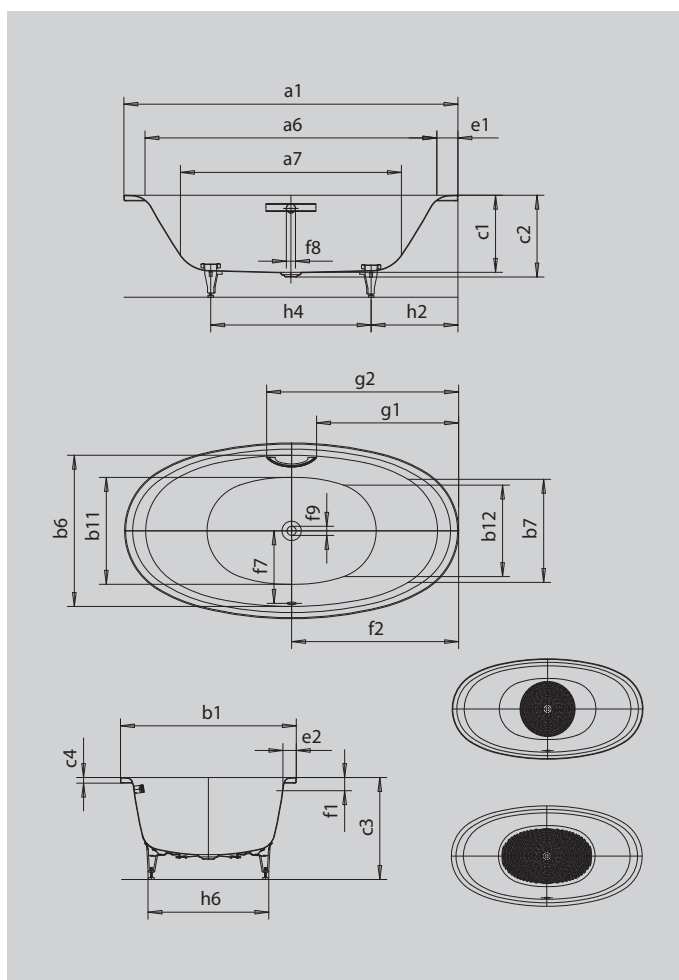

ELLIPSO DUO OVAL

- gently shaped shoulder rest for more pleasure and comfort
- elliptical exterior form reflects the interior form
- enamelled waste cover and overflow knob integrated in the bath design (also available with filling function)
- bathing with a friend: two identical back rests and centrally positioned waste
- made of KALDEWEI steel enamel

Similar illustration

GRIP DISCREET OPULENCE

Model		232
External length	a_1	1900 mm
Internal length (top)	a_6	1660 mm
Internal length (bottom)	a_7	1260 mm
External width	b_1	1000 mm
Internal width (top)	b_6 ; b_7	860; 585 mm
Internal width (bottom)	b_{11} ; b_{12}	610; 520 mm
Depth inside	c_1	440 mm
Depth incl. waste hole	c_2	465 mm
Height with feet	c_3	565 - 595 mm
Height of rim	c_4	32 mm
Width of rim (foot end; long side)	e_1 ; e_2	120; 65 mm
Distance top edge to centre of overflow hole	f_1	75 mm
Distance bath edge to centre of waste hole	f_2	950 mm
Distance centre of waste hole to centre of overflow hole	f_7	421 mm
Diameter of overflow hole	f_8	Ø 52 mm
Diameter of waste hole	f_9	Ø 52 mm
Distance bath edge (foot end) to start of grip	g_1	808 mm
Distance bath edge (foot end) to end of grip	g_2	1092 mm
Distance foot end of bath edge to centre of foot	h_2	585 mm
Distance between the feet	h_4	730 mm
Width of feet max.	h_6	620 mm
Water volume		214 l
Net weight		55 kg
Diameter of anti-slip		Ø 587 mm
Full anti-slip		900 x 546 mm