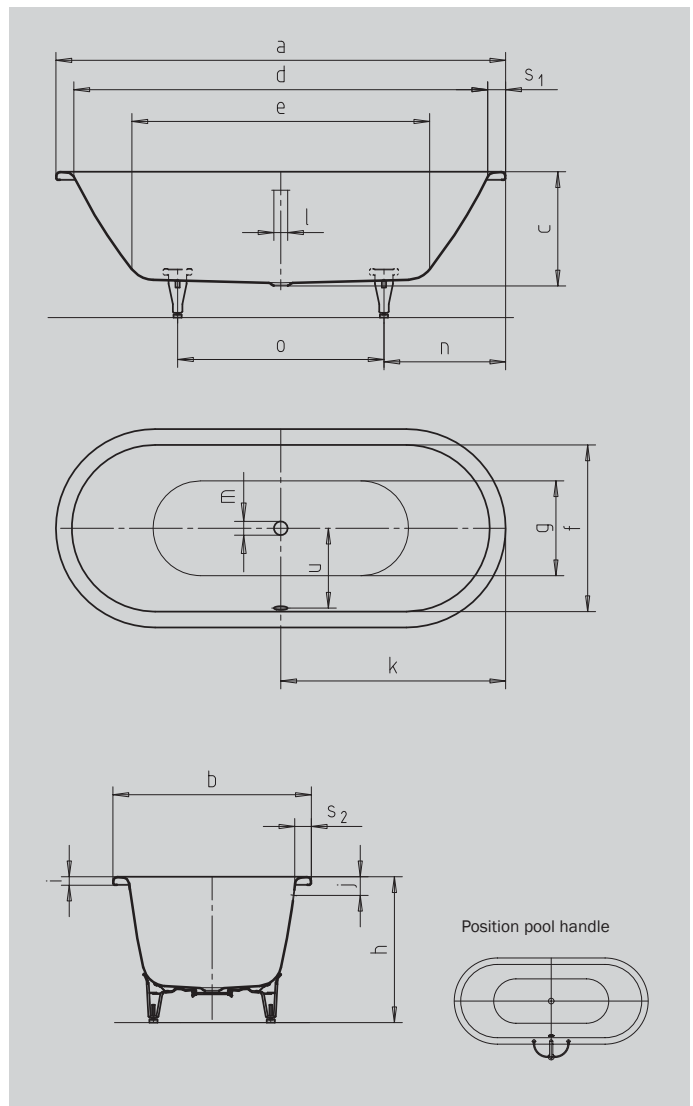

CLASSIC DUO OVAL

- pure simplicity and unpretentious elegance are what distinguish these baths
- bathing with a friend: two identical back rests and centrally positioned waste
- made of Kaldewei steel enamel 3.5 mm
- **30 YEAR WARRANTY**

Model No.		112	113	111
External length	a	1600	1700	1800 mm
External width	b	700	750	800 mm
Depth	c	430	430	430 mm
Internal length (top)	d	1480	1580	1680 mm
Internal length (bottom)	e	1030	1130	1230 mm
Internal width (top)	f	580	630	680 mm
Internal width (bottom)	g	450	500	550 mm
Height with feet	h	560-590	555-590	555-590 mm
Height of rim	i	32	32	32 mm
Distance top edge to centre of overflow hole	j	70	70	70 mm
Distance bath edge to centre of drain hole	k	800	850	900 mm
Diameter of overflow hole	l	52	52	52 mm
Diameter of drain hole	m	52	52	52 mm
Distance foot end of bath edge to centre of foot	n	560	560	600 mm
Distance between the feet	o	480	580	600 mm
Max. width of feet	p	410	450	540 mm
Width of rim (foot end; lengthwise)	s ₁ , s ₂	60; 60	60; 60	60; 60 mm
Distance between centre holes	u	280	305	330 mm
Water volume** in litres		95	124	158
Weight of the enamelled bath in kg		41	45	50
Anti-slip		∅ 288	∅ 435	∅ 435 mm
Full anti-slip		850 x 240	900 x 300	900 x 300