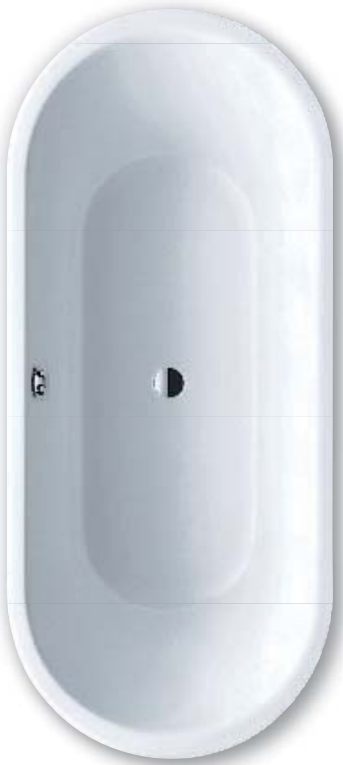

CLASSIC DUO OVAL

- pure simplicity and unpretentious elegance are what distinguish these baths
- bathing with a friend: two identical back rests and centrally positioned waste
- made of Kaldewei steel enamel 3.5 mm
- **30 YEAR WARRANTY**

Model No.		112	113	111
External length	a	1600	1700	1800 mm
External width	b	700	750	800 mm
Depth	c	430	430	430 mm
Internal length (top)	d	1480	1580	1680 mm
Internal length (bottom)	e	1030	1130	1230 mm
Internal width (top)	f	580	630	680 mm
Internal width (bottom)	g	450	500	550 mm
Height with feet	h	560-590	555-590	555-590 mm
Height of rim	i	32	32	32 mm
Distance top edge to centre of overflow hole	j	70	70	70 mm
Distance bath edge to centre of drain hole	k	800	850	900 mm
Diameter of overflow hole	l	52	52	52 mm
Diameter of drain hole	m	52	52	52 mm
Distance foot end of bath edge to centre of foot	n	560	560	600 mm
Distance between the feet	o	480	580	600 mm
Max. width of feet	p	410	450	540 mm
Width of rim (foot end; lengthwise)	s ₁ , s ₂	60; 60	60; 60	60; 60 mm
Distance between centre holes	u	280	305	330 mm
Water volume** in litres		95	124	158
Weight of the enamelled bath in kg		41	45	50
Anti-slip		∅ 288	∅ 435	∅ 435 mm
Full anti-slip		850 x 240	900 x 300	900 x 300