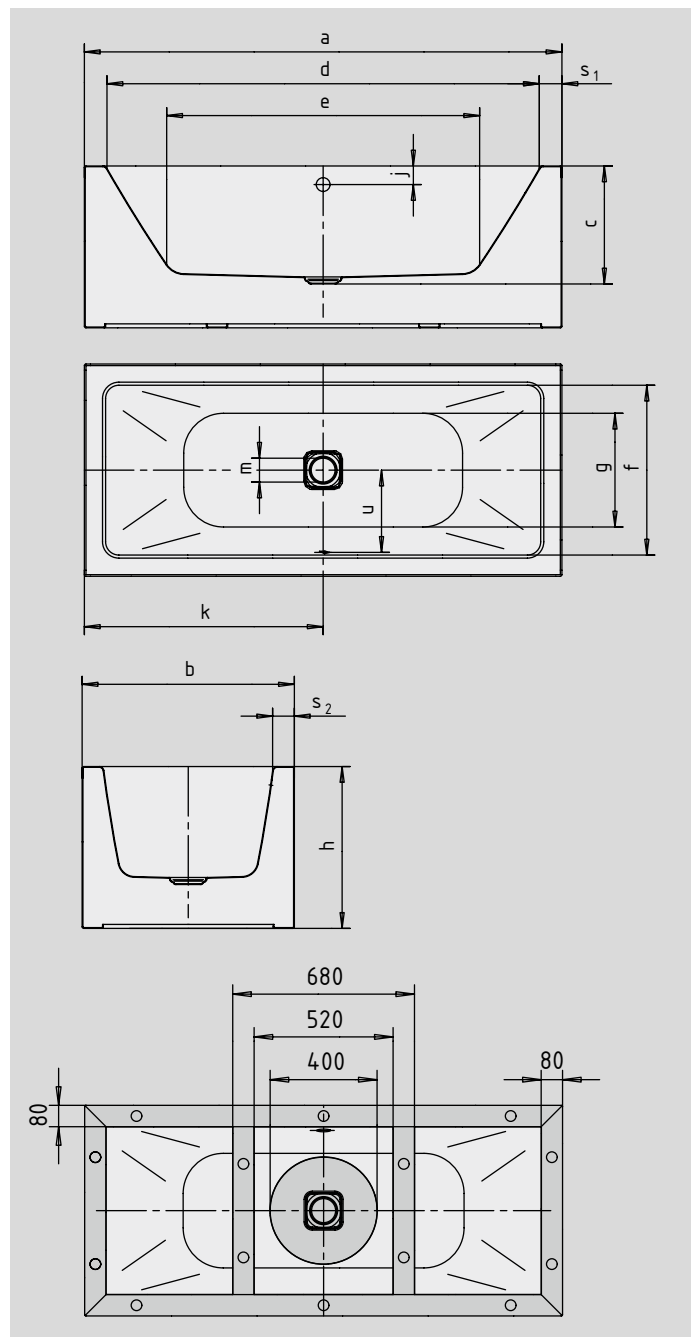

MEISTERSTÜCK CONODUO

- freestanding bath made of superior steel enamel
- with exclusive easy-clean finish
- straightlined, purist design
- enamelled waste cover integrated in the bath design
- bathing with a friend: two identical back rests and centrally positioned waste
- classic four-cornered model
- made of KALDEWEI steel enamel
- designed by Sottsass Associati

Similar illustration

Model No.		1732	1733
External length	a	1700	1800 mm
External width	b	750	800 mm
Depth	c	445	445 mm
Internal length (top)	d	1540	1640 mm
Internal length (bottom)	e	1080	1180 mm
Internal width (top)	f	590	640 mm
Internal width (bottom)	g	470	520 mm
Height of bath	h	610	610 mm
Distance top edge to centre of overflow hole	j	70	70 mm
Distance bath edge to centre of drain hole	k	850	900 mm
Diameter of overflow hole	l	52	52 mm
Diameter of drain hole	m	90	90 mm
Width of rim (foot end; lengthwise)	s ₁ ; s ₂	80; 80	80; 80 mm
Distance between centre holes	u	285	310 mm
Water volume** in litres		122	159
Weight of the enamelled bath in kg		137	151
Waste connection diameter		40/50	40/50 mm
Fill fitting connection		1/2"	1/2"

Subject to technical alterations, tolerances and errors. Similar illustration.
** 70 litres displacement on average.

KALDEWEI