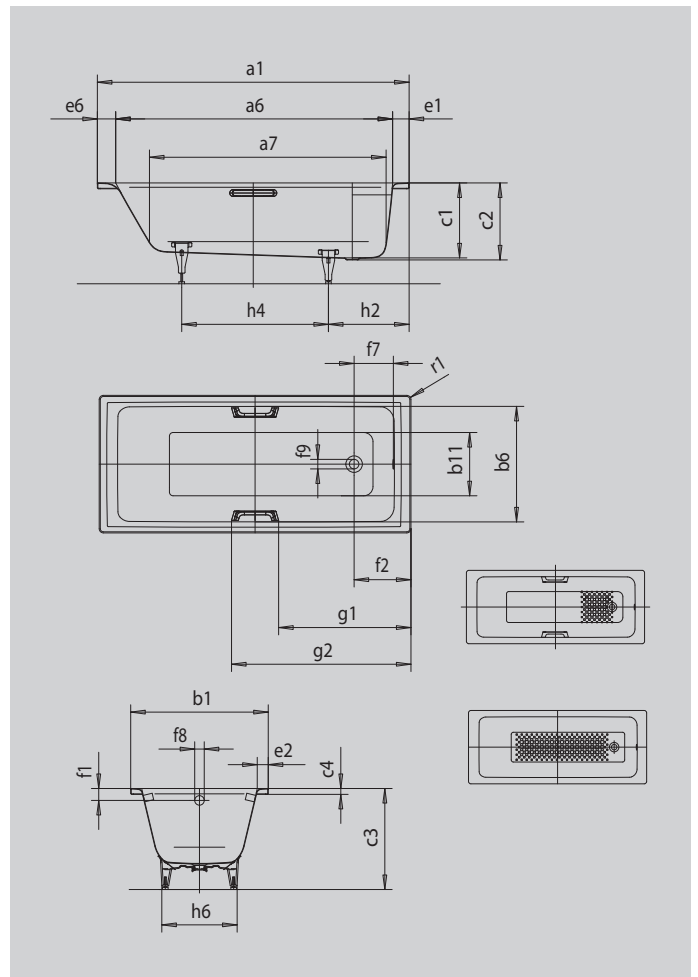

PURO PURO STAR

- straightlined, purist design
- classic four-cornered model
- one-seater bath with waste at foot end
- perfect match for the PURO model range
- made of KALDEWEI steel enamel

Similar illustration

GRIP ELEGANT PURISM

Model		683
External length	a ₁	1600 mm
Internal length (top)	a ₆	1410 mm
Internal length (bottom)	a ₇	1180 mm
External width	b ₁	700 mm
Internal width (top)	b ₆	580 mm
Internal width (bottom)	b ₁₁	410 mm
Depth inside	c ₁	410 mm
Depth incl. waste hole	c ₂	420 mm
Height with feet	c ₃	552 - 572 mm
Height of rim	c ₄	32 mm
Width of rim (foot end; long side; head end)	e ₁ ; e ₂ ; e ₆	90; 60; 100 mm
Distance top edge to centre of overflow hole	f ₁	65 mm
Distance bath edge to centre of waste hole	f ₂	310 mm
Distance centre of waste hole to centre of overflow hole	f ₇	214 mm
Diameter of overflow hole	f ₈	Ø 52 mm
Diameter of waste hole	f ₉	Ø 52 mm
Distance foot end of bath edge to centre of foot	h ₂	435 mm
Distance between the feet	h ₄	705 mm
Width of feet max.	h ₆	410 mm
External radius	r ₁	8 mm
Water volume		105 l
Net weight		46 kg
Anti-slip		300 x 300 mm
Full anti-slip		708 x 252 mm