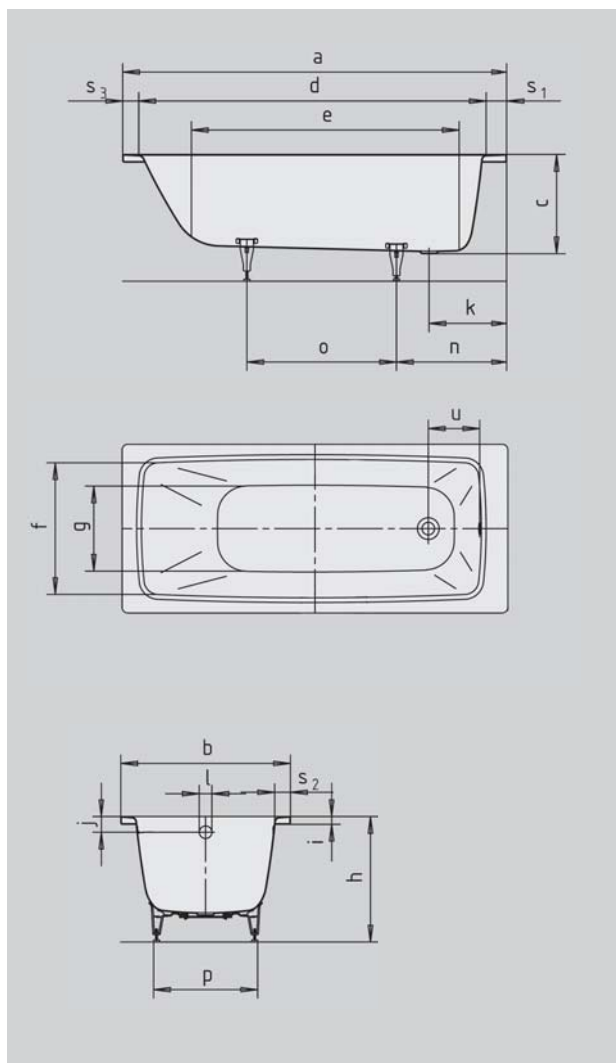

CAYONO

- one-seater bath with waste at foot end
- modern rectangular bathtub with spacious interior of the tub
- made of Kaldewei steel enamel 3.5 mm
- also available with grips/handles
- suitable as a shower bath
- **30 YEAR WARRANTY**

Model No.		747	748	750	751
External length	a	1500	1600	1700	1800 mm
External width	b	700	700	750	800 mm
Depth	c	410	410	410	410 mm
Internal length (top)	d	1310	1410	1510	1610 mm
Internal length (bottom)	e	1010	1110	1210	1310 mm
Internal width (top)	f	570	570	610	660 mm
Internal width (bottom)	g	400	400	450	510 mm
Height with feet	h	535-555	543-563	538-553	528-543 mm
Height of rim	i	32	32	32	32 mm
Distance top edge to centre of overflow hole	j	65	65	65	65 mm
Distance bath edge to centre of drain hole	k	330	330	330	330 mm
Diameter of overflow hole	l	52	52	52	52 mm
Diameter of drain hole	m	52	52	52	52 mm
Distance foot end of bath edge to centre of foot	n	450	450	450	450 mm
Distance between the feet	o	560	655	745	820 mm
Max. width of feet	p	435	430	475	560 mm
Distance bath edge (foot end) to where handle starts	q	534,5	584,5	634,5	684,5 mm
Distance bath edge (foot end) to where handle ends	r	808,5	858,5	908,5	958,5 mm
Width of rim (foot end; lengthwise)	s ₁ ; s ₂ ; s ₃	110; 63; 80	110; 63; 80	110; 63; 80	110; 63; 80 mm
Distance between centre holes	u	213	213	213	213 mm
Water volume** in litres		89	107	136	171
Weight of the enamelled bath in kg		42	45	50	56
Anti-slip		455x315	455x315	575x375	575x375
Full anti-slip		655x315	735x315	855x375	935x375

Subject to technical alterations, tolerances and errors. Similar illustrations.
 **70 litres displacement on average.

KALDEWEI