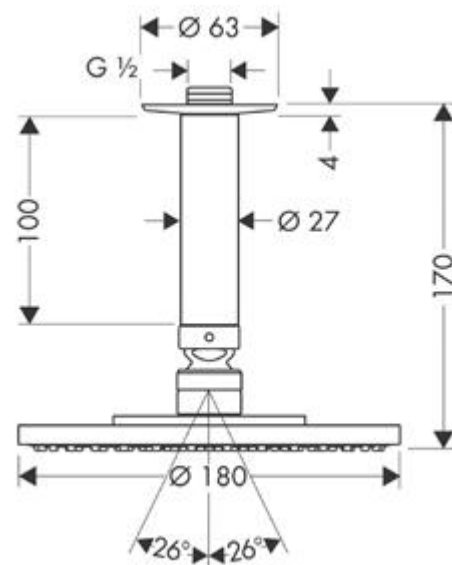

Product data sheet (PDF)

Raindance

Raindance Air Overhead Shower Ø180mm EcoSmart, DN15 with ceiling connector

Description

- extra wide shower spray
- AirPower technology and QuickClean system with ceiling connector 100mm
- pivot joint with security nut
- flow rate approx. 9 l/min.
- suitable for continuous flow water heaters, if the flow pressure at the mixer is a min. of 0.15MPa

Surfaces

Art. no.

chrome

27464003

Product image

SHOWER ARM NOT INCLUDED

Scale drawing

15 YEAR WARRANTY