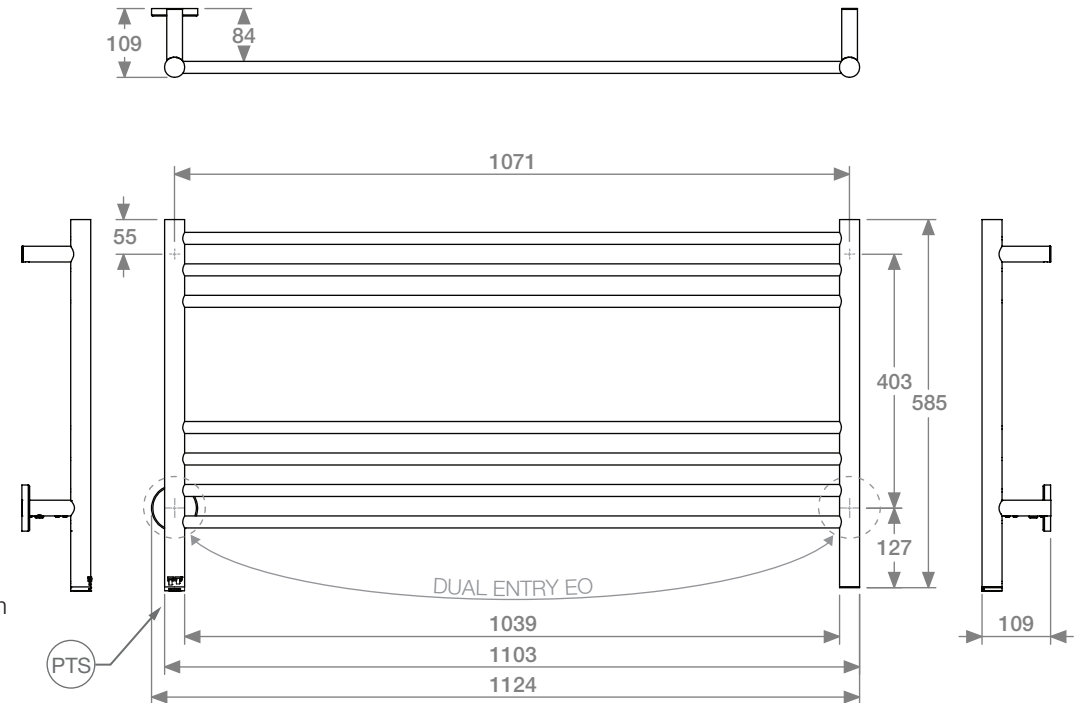

### HTR Technical Specifications:

**Model:** NAT07251-PTS-POLS  
**Size:** 1124mm (width) x 585mm (height)  
**Power:** 120 Watts  
**Current:** 0.52 Amps  
**Volts:** 230 VAC  
**IP Rating:** IPX5

Suggested Height of Electrical Outlet = 1075mm  
*(this is only an indication as every installation is different)*

#### NOTES:

\*EO Denotes DUAL ENTRY Electrical Outlet connection

\*PTS Denotes location of PTSelect Switch

Dimensions given are in mm. Bathroom Butler® reserves the right to alter and/or remove designs from time to time without prior notice. This drawing is to be used for reference purposes only. E & O.E. This product may not be available in your specific country, please check local website for availability.  
 Copyright Bathroom Butler® 2016