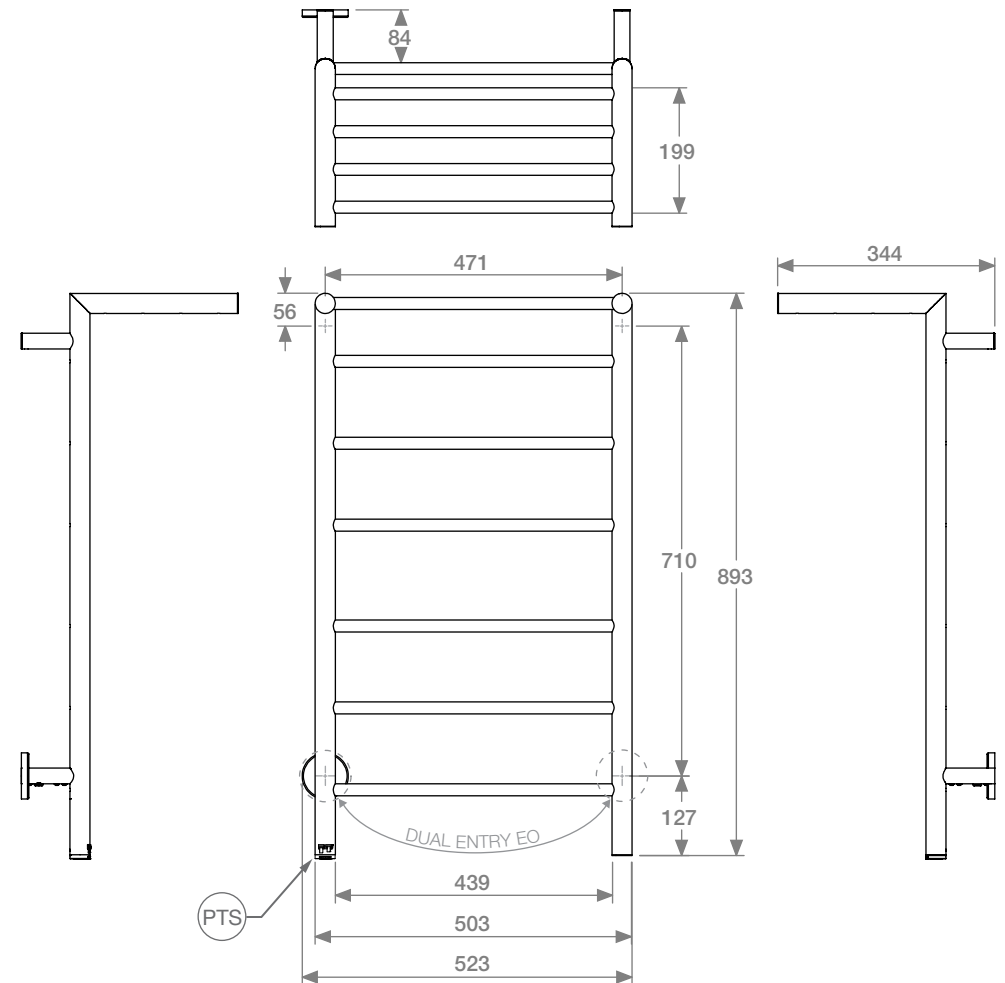

### HTR Technical Specifications:

**Model:** EDG10221-PTS-POLS  
**Size:** 523mm (width) x 893mm (height)  
**Power:** 126 Watts  
**Current:** 0.55 Amps  
**Volts:** 230 VAC  
**IP Rating:** IPX5

Suggested Height of Electrical Outlet = 875mm  
*(this is only an indication as every installation is different)*

#### NOTES:

- \*EO Denotes DUAL ENTRY Electrical Outlet connection
- \*PTS Denotes location of PTSelect Switch

Dimensions given are in mm. Bathroom Butler® reserves the right to alter and/or remove designs from time to time without prior notice. This drawing is to be used for reference purposes only. E & O.E. This product may not be available in your specific country, please check local website for availability.  
 Copyright Bathroom Butler® 2016