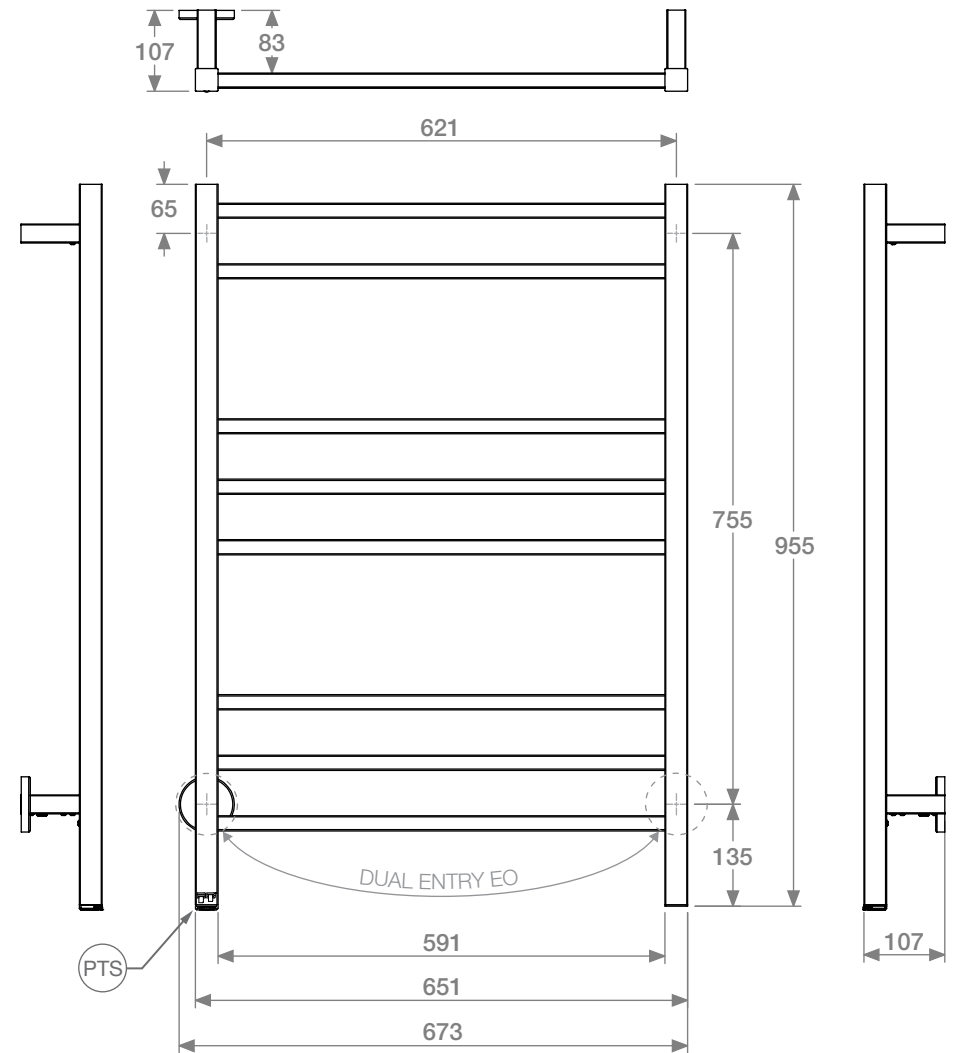

### HTR Technical Specifications:

**Model:** CUB08231-PTS-POLS  
**Size:** 673mm (width) x 955mm (height)  
**Power:** 130 Watts  
**Current:** 0.57 Amps  
**Volts:** 230 VAC  
**IP Rating:** IPX5

Suggested Height of Electrical Outlet = 875mm  
*(this is only an indication as every installation is different)*

### NOTES:

- \*EO Denotes DUAL ENTRY Electrical Outlet connection
- \*PTS Denotes location of PTSelect Switch

Dimensions given are in mm. Bathroom Butler® reserves the right to alter and/or remove designs from time to time without prior notice. This drawing is to be used for reference purposes only. E & O.E. This product may not be available in your specific country, please check local website for availability. Copyright Bathroom Butler® 2016