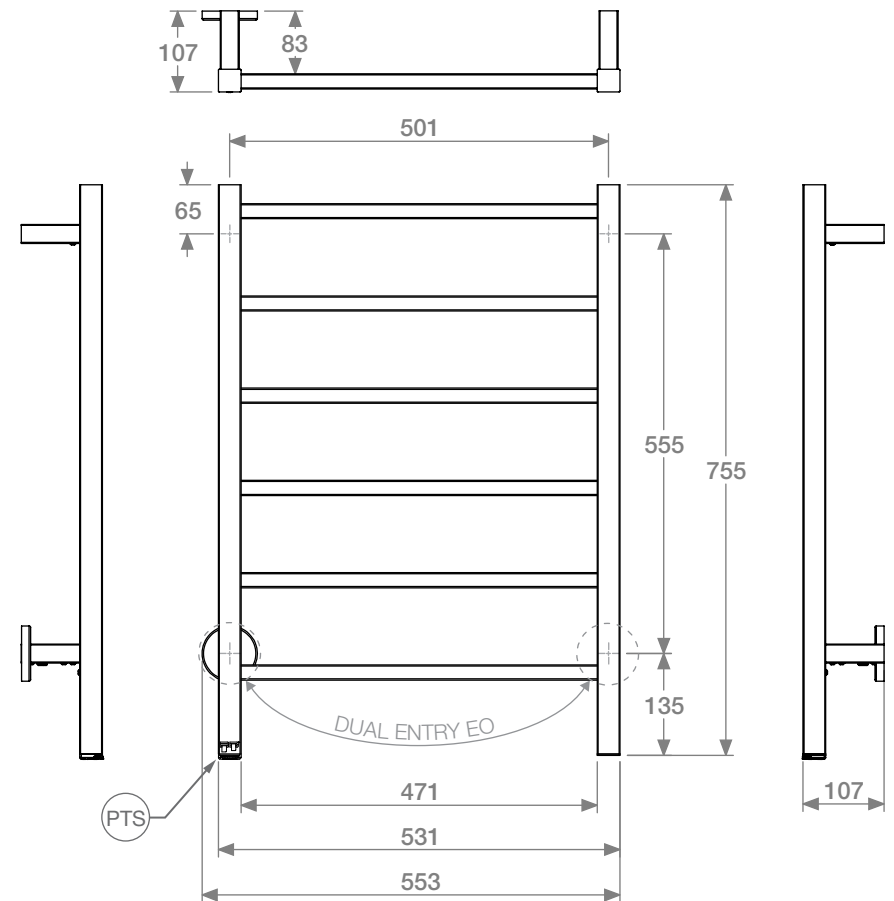

### HTR Technical Specifications:

**Model:** CUB06221-PTS-POLS  
**Size:** 553mm (width) x 755mm (height)  
**Power:** 70 Watts  
**Current:** 0.30 Amps  
**Volts:** 230 VAC  
**IP Rating:** IPX5

Suggested Height of Electrical Outlet = 1050mm  
*(this is only an indication as every installation is different)*

#### NOTES:

\*EO Denotes DUAL ENTRY Electrical Outlet connection

\*PTS Denotes location of PTSelect Switch

Dimensions given are in mm. Bathroom Butler® reserves the right to alter and/or remove designs from time to time without prior notice. This drawing is to be used for reference purposes only. E & O.E. This product may not be available in your specific country, please check local website for availability. Copyright Bathroom Butler® 2016