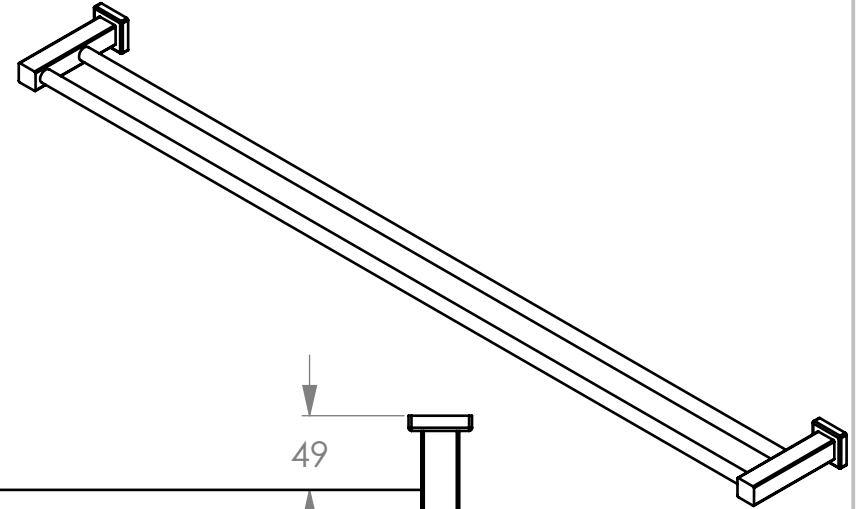

# BATHROOM BUTLER® 8500 Series DOUBLE RAIL - 1100mm

**Finish:**

**Code:**

**POLISHED** GRADE 304 Stainless Steel

**8588POLS**

**BRUSHED** GRADE 304 Stainless Steel

**8588BRSH**

Dimensions given are in millimeters.  
Bathroom Butler® reserves the right to alter and/or remove  
designs from time to time without prior notice.  
This drawing is to be used for reference purposes only. E &O.E.