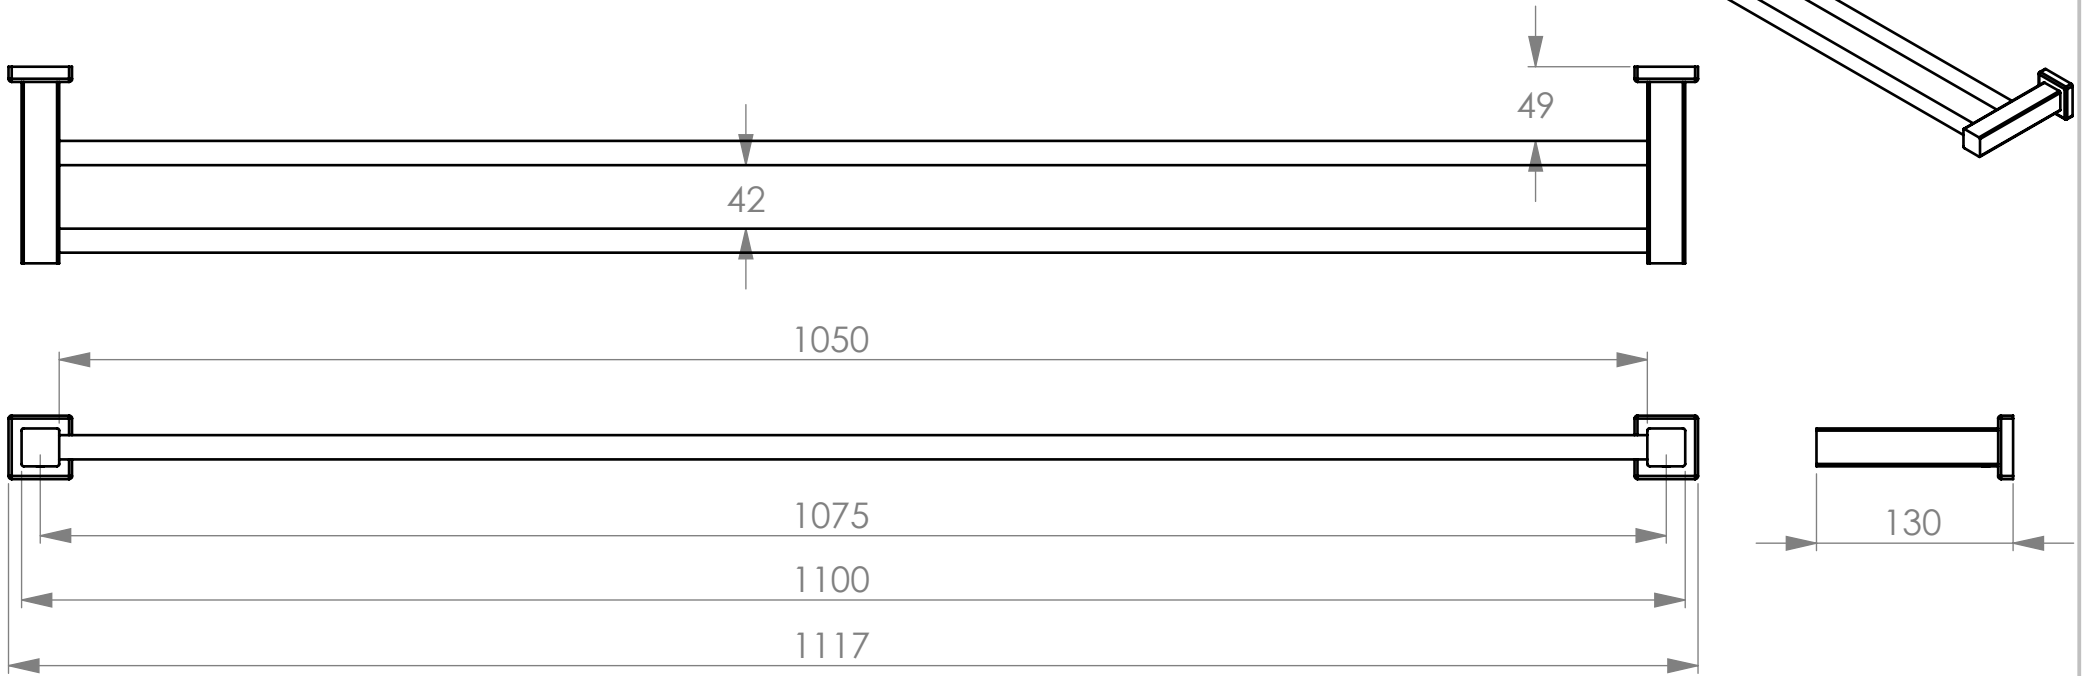

# BATHROOM BUTLER® 8500 Series DOUBLE RAIL - 1100mm

**Finish:**

**Code:**

**POLISHED** GRADE 304 Stainless Steel

**8588POLS**

**BRUSHED** GRADE 304 Stainless Steel

**8588BRSH**

Dimensions given are in millimeters.  
Bathroom Butler® reserves the right to alter and/or remove  
designs from time to time without prior notice.  
This drawing is to be used for reference purposes only. E &O.E.