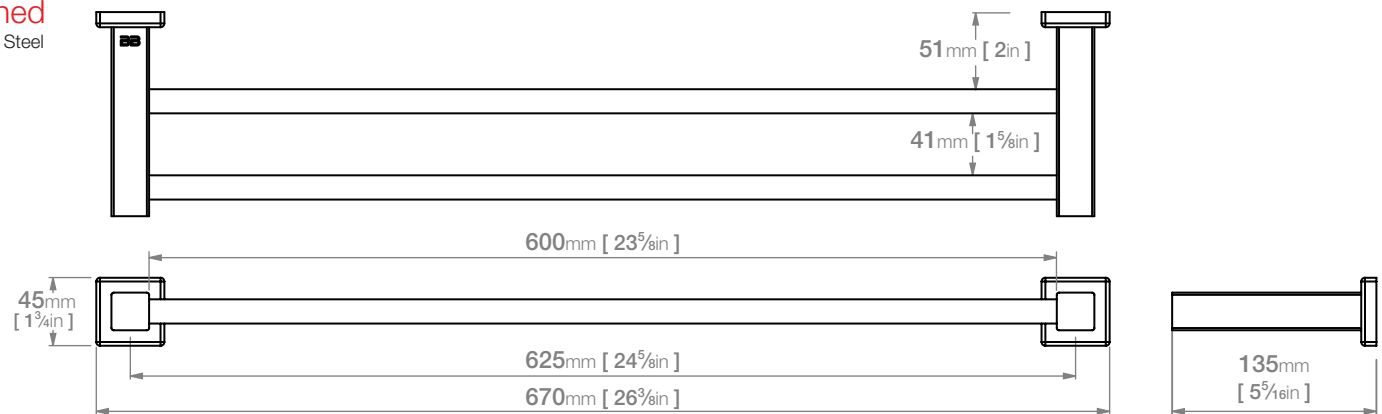

USA: 631.464.2851 • info@bathroombutler.com • www.bathroombutler.com
South Africa: 0860 104 653 • info@bathroombutler.co.za • www.bathroombutler.co.za
Australia: 1300 133 320 • sales@bathe.net.au • www.bathe.net.au
Mauritius: 230 242 1248 • sales@lisinggroup.com • www.bathroombutler.com

Document version **2.3**
Product version **2.1**