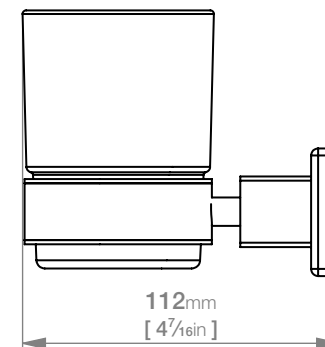

BB™ BATHROOM BUTLER

USA: 631.464.2851 • info@bathroombutler.com • www.bathroombutler.com
South Africa: 0860 104 653 • info@bathroombutler.co.za • www.bathroombutler.co.za
Australia: 1300 133 320 • sales@bathe.net.au • www.bathe.net.au
Mauritius: 230 242 1248 • sales@lisinggroup.com • www.bathroombutler.com

Document version **2.3**
Product version **2.1**