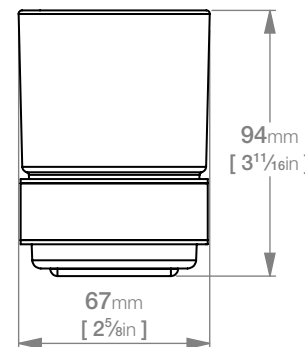

Original UX Fischer® Wall Plug supplied, phased in from June 2015.